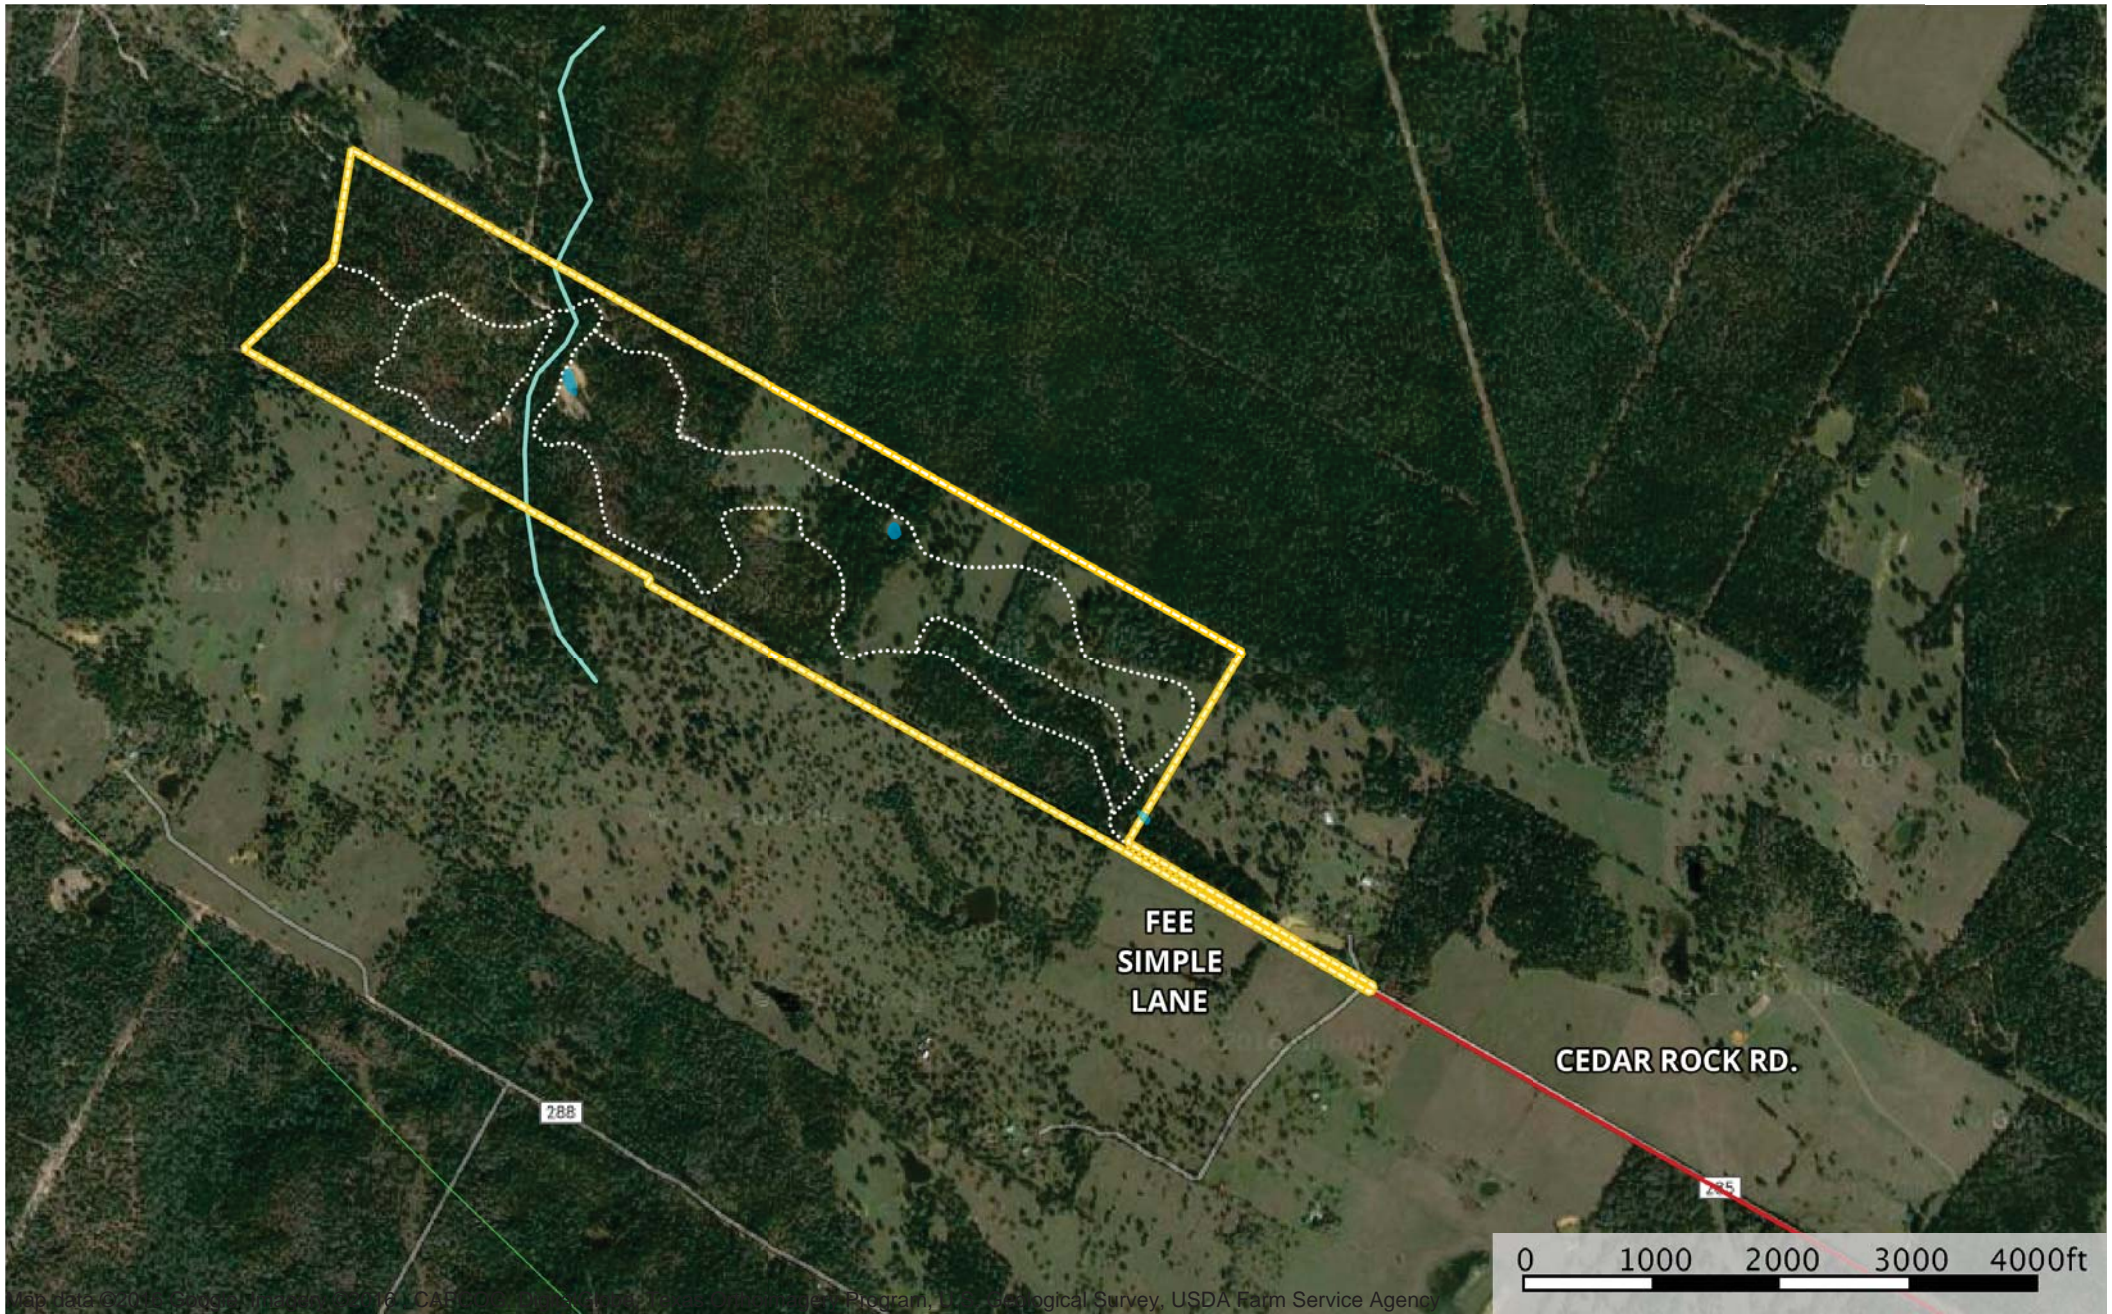

String Prairie - 244 acres

Bastrop, Texas, 0.0 AC +/-

- Cedar Rock Road
- East Big Loop
- Sandy Creek
- 244 acres
- Pond

String Prairie - 244 acre topo

Bastrop, Texas, 0.0 AC +/-

- Cedar Rock Road
- East Big Loop
- Sandy Creek
- 244 acres
- Pond