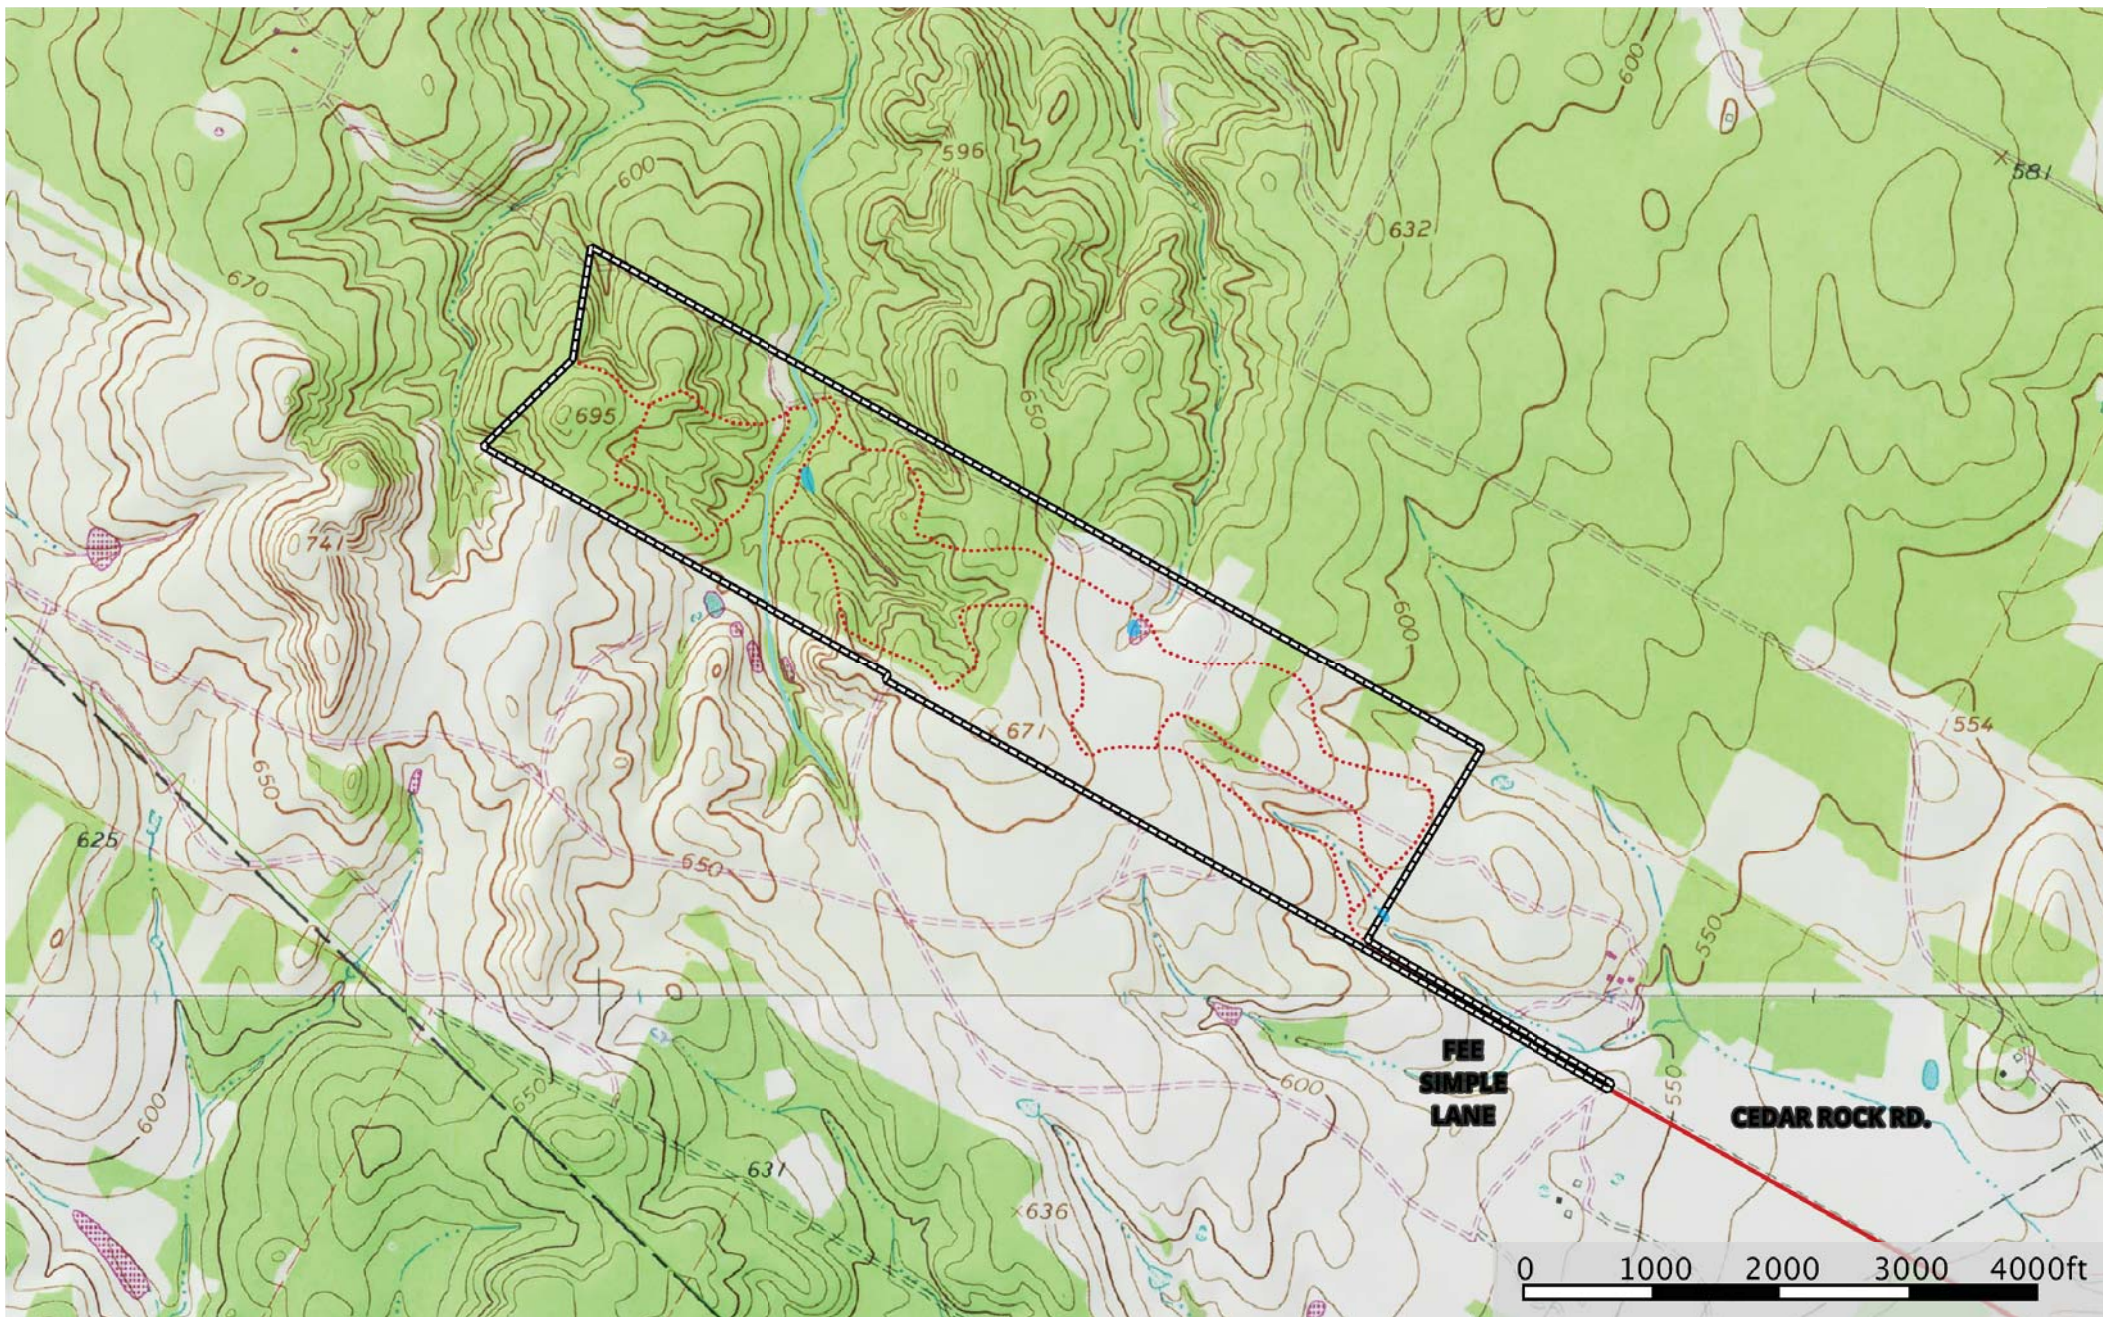

String Prairie - 244 acres

Bastrop, Texas, 0.0 AC +/-

- Cedar Rock Road
- East Big Loop
- Sandy Creek
- 244 acres
- Pond

String Prairie - 244 acre topo

Bastrop, Texas, 0.0 AC +/-

- Cedar Rock Road
- East Big Loop
- Sandy Creek
- 244 acres
- Pond