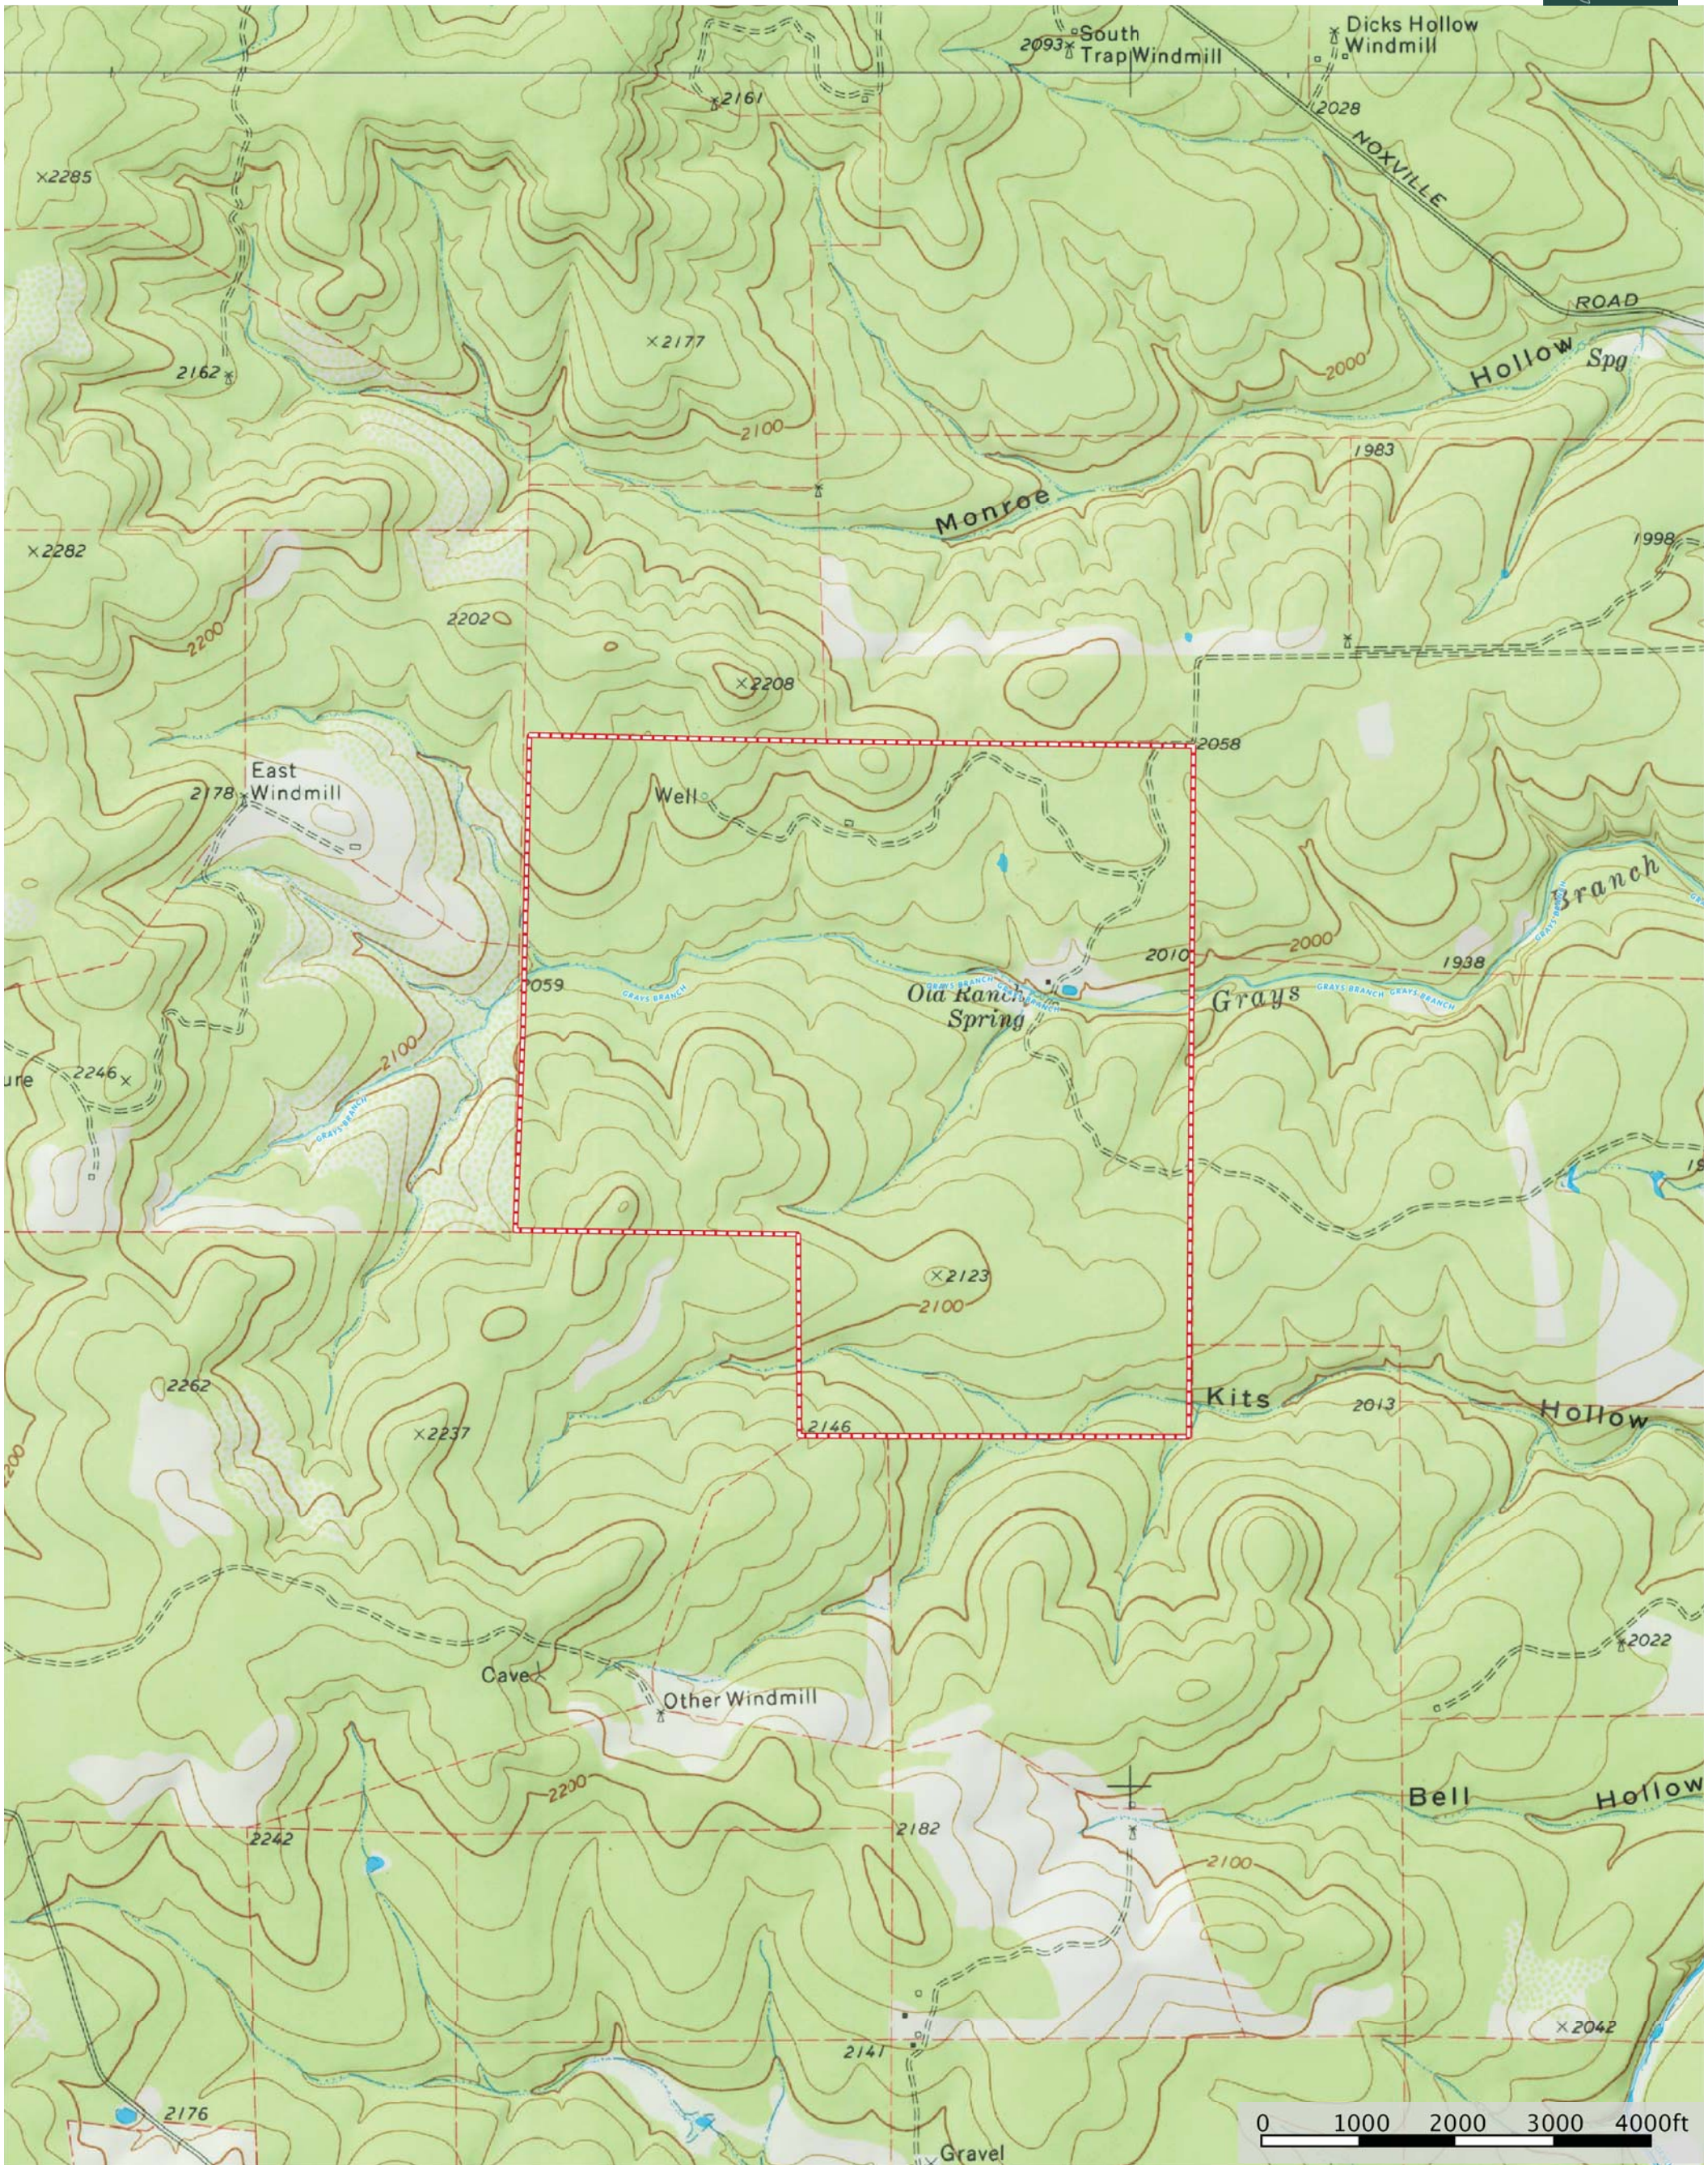

Main House Fence Boundary

744 ac Old Springs Ranch
Kimble, Texas, 744 AC +/-

Boundary