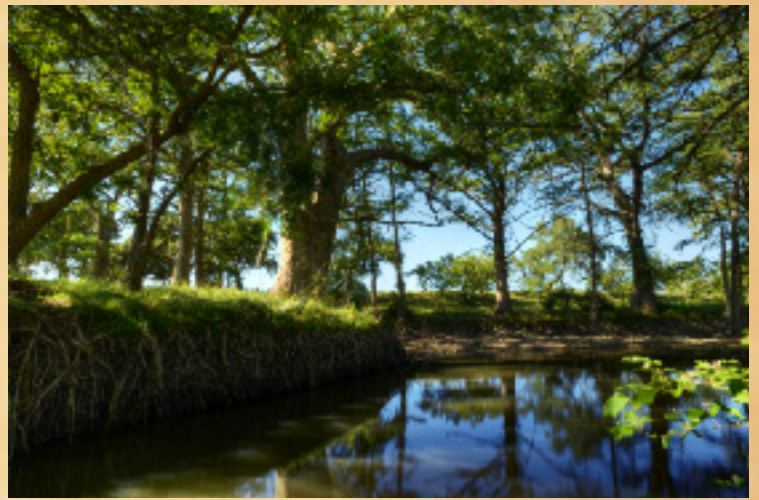

Verde Creek
RANCH

The *duPerier*
TEXAS LAND MAN
LLC

VERDE CREEK
RANCH
287 ACRES – CAMP
VERDE – KERR COUNTY

The 287 acre Verde Creek Ranch is located in the heart of Camp Verde, Texas. This high fenced property offers a diversity of landscape and topography, pulling together all unique characteristics of the Hill Country. Live water is plentiful via both sides of the Cypress lined Verde Creek and Mico Creek. 4 earthen stock tanks provide water for wildlife and recreation alike. The picturesque fertile bottomland is planted in Coastal Bermuda. The ranch is easily accessed by Hwy 173 frontage and Verde Creek Road.