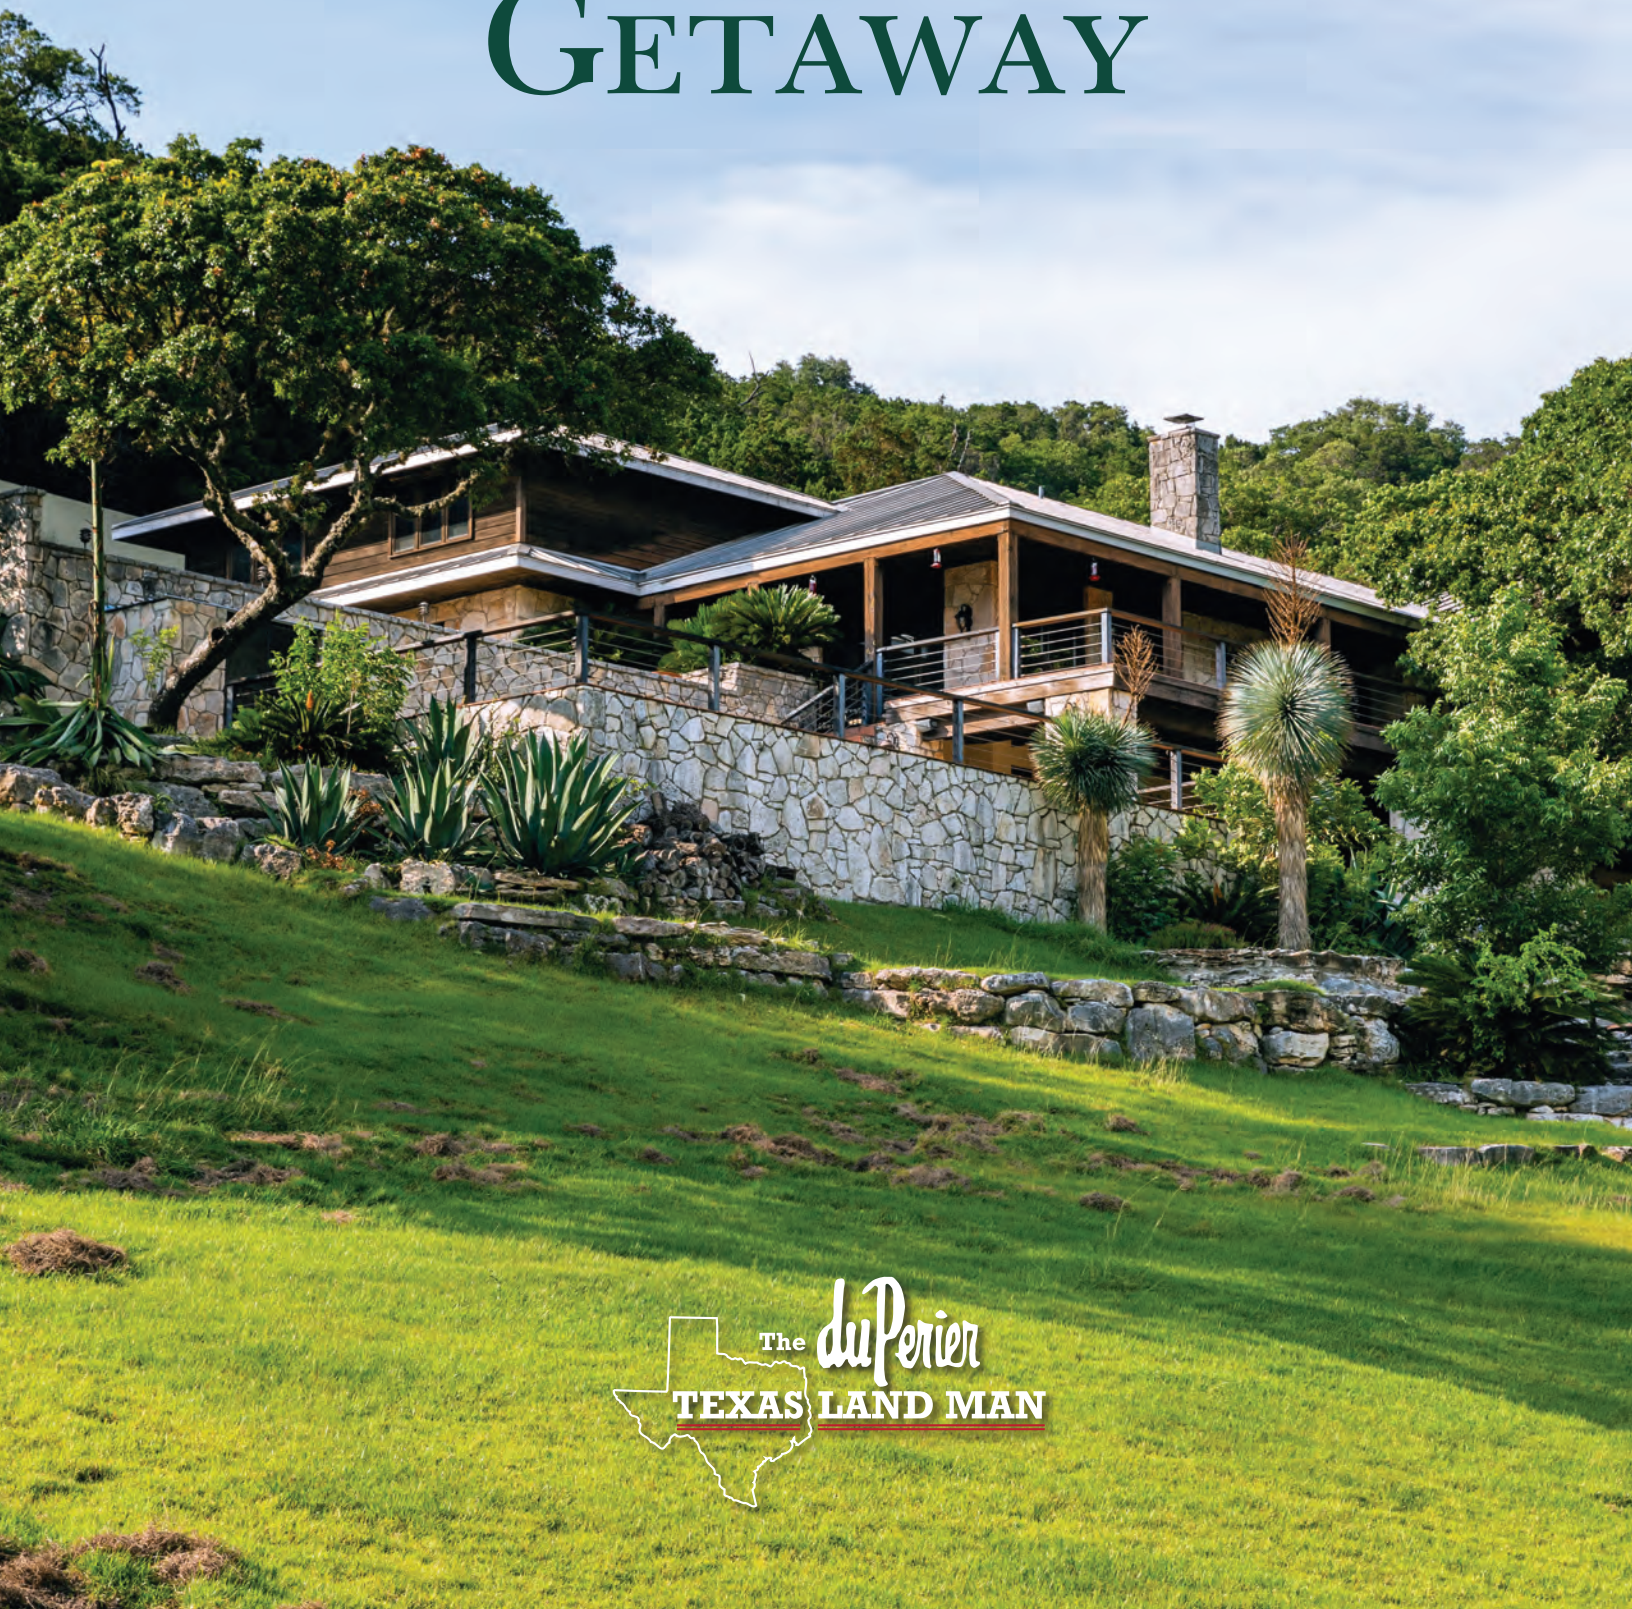

# MEDINA, TEXAS GETAWAY

The duPerier  
TEXAS LAND MAN

## MEDINA, TEXAS GETAWAY

MEDINA, TX • BANDERA COUNTY

100 acres of private canyon with spring fed pond, surrounded by some of the most stunning views the Texas Hill Country has to offer. This ranch has a large main home, a fantastic guest cabin, a 3-stall horse stable and a large equipment/project barn and hilltop pavilion with fire pit. There is plenty of land to hike, bike, ride horses, hunt, and ATV on.