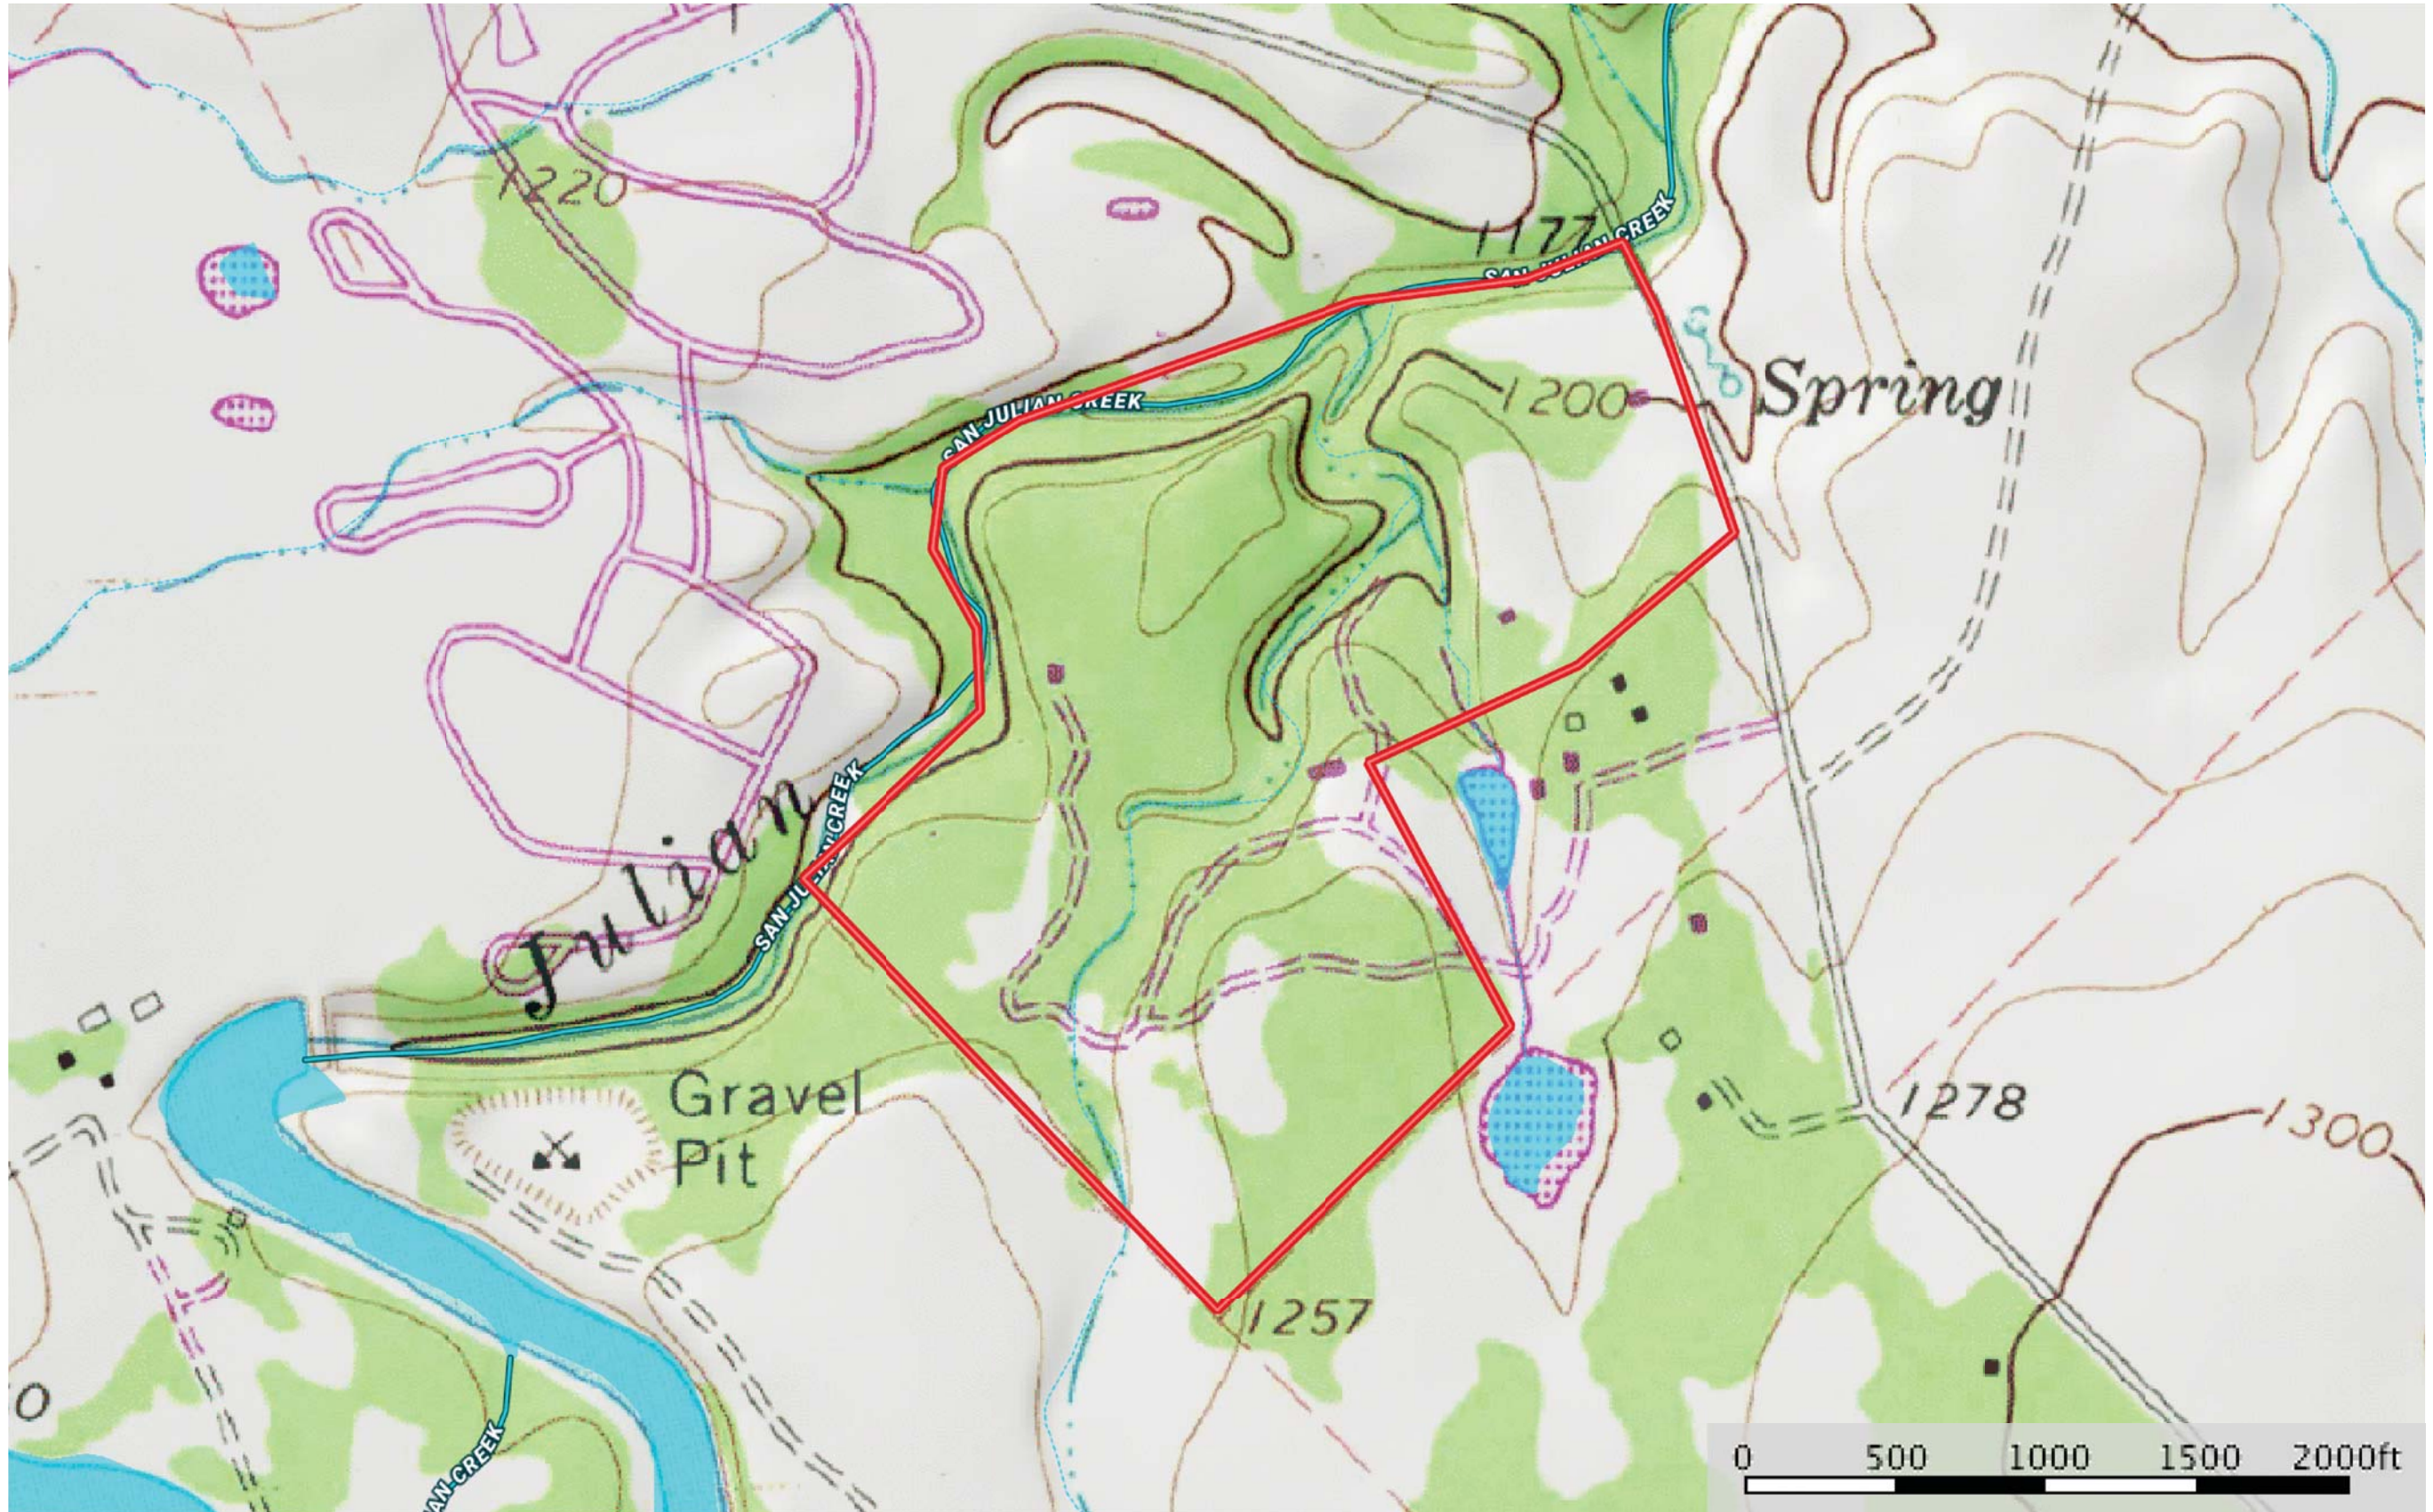

Flying L 100 Acres  
Bandera County, Texas, AC +/-

Flying L 100 Acres  
Bandera County, Texas, AC +/-

- Boundary
- Stream, Intermittent
- River/Creek
- Water Body