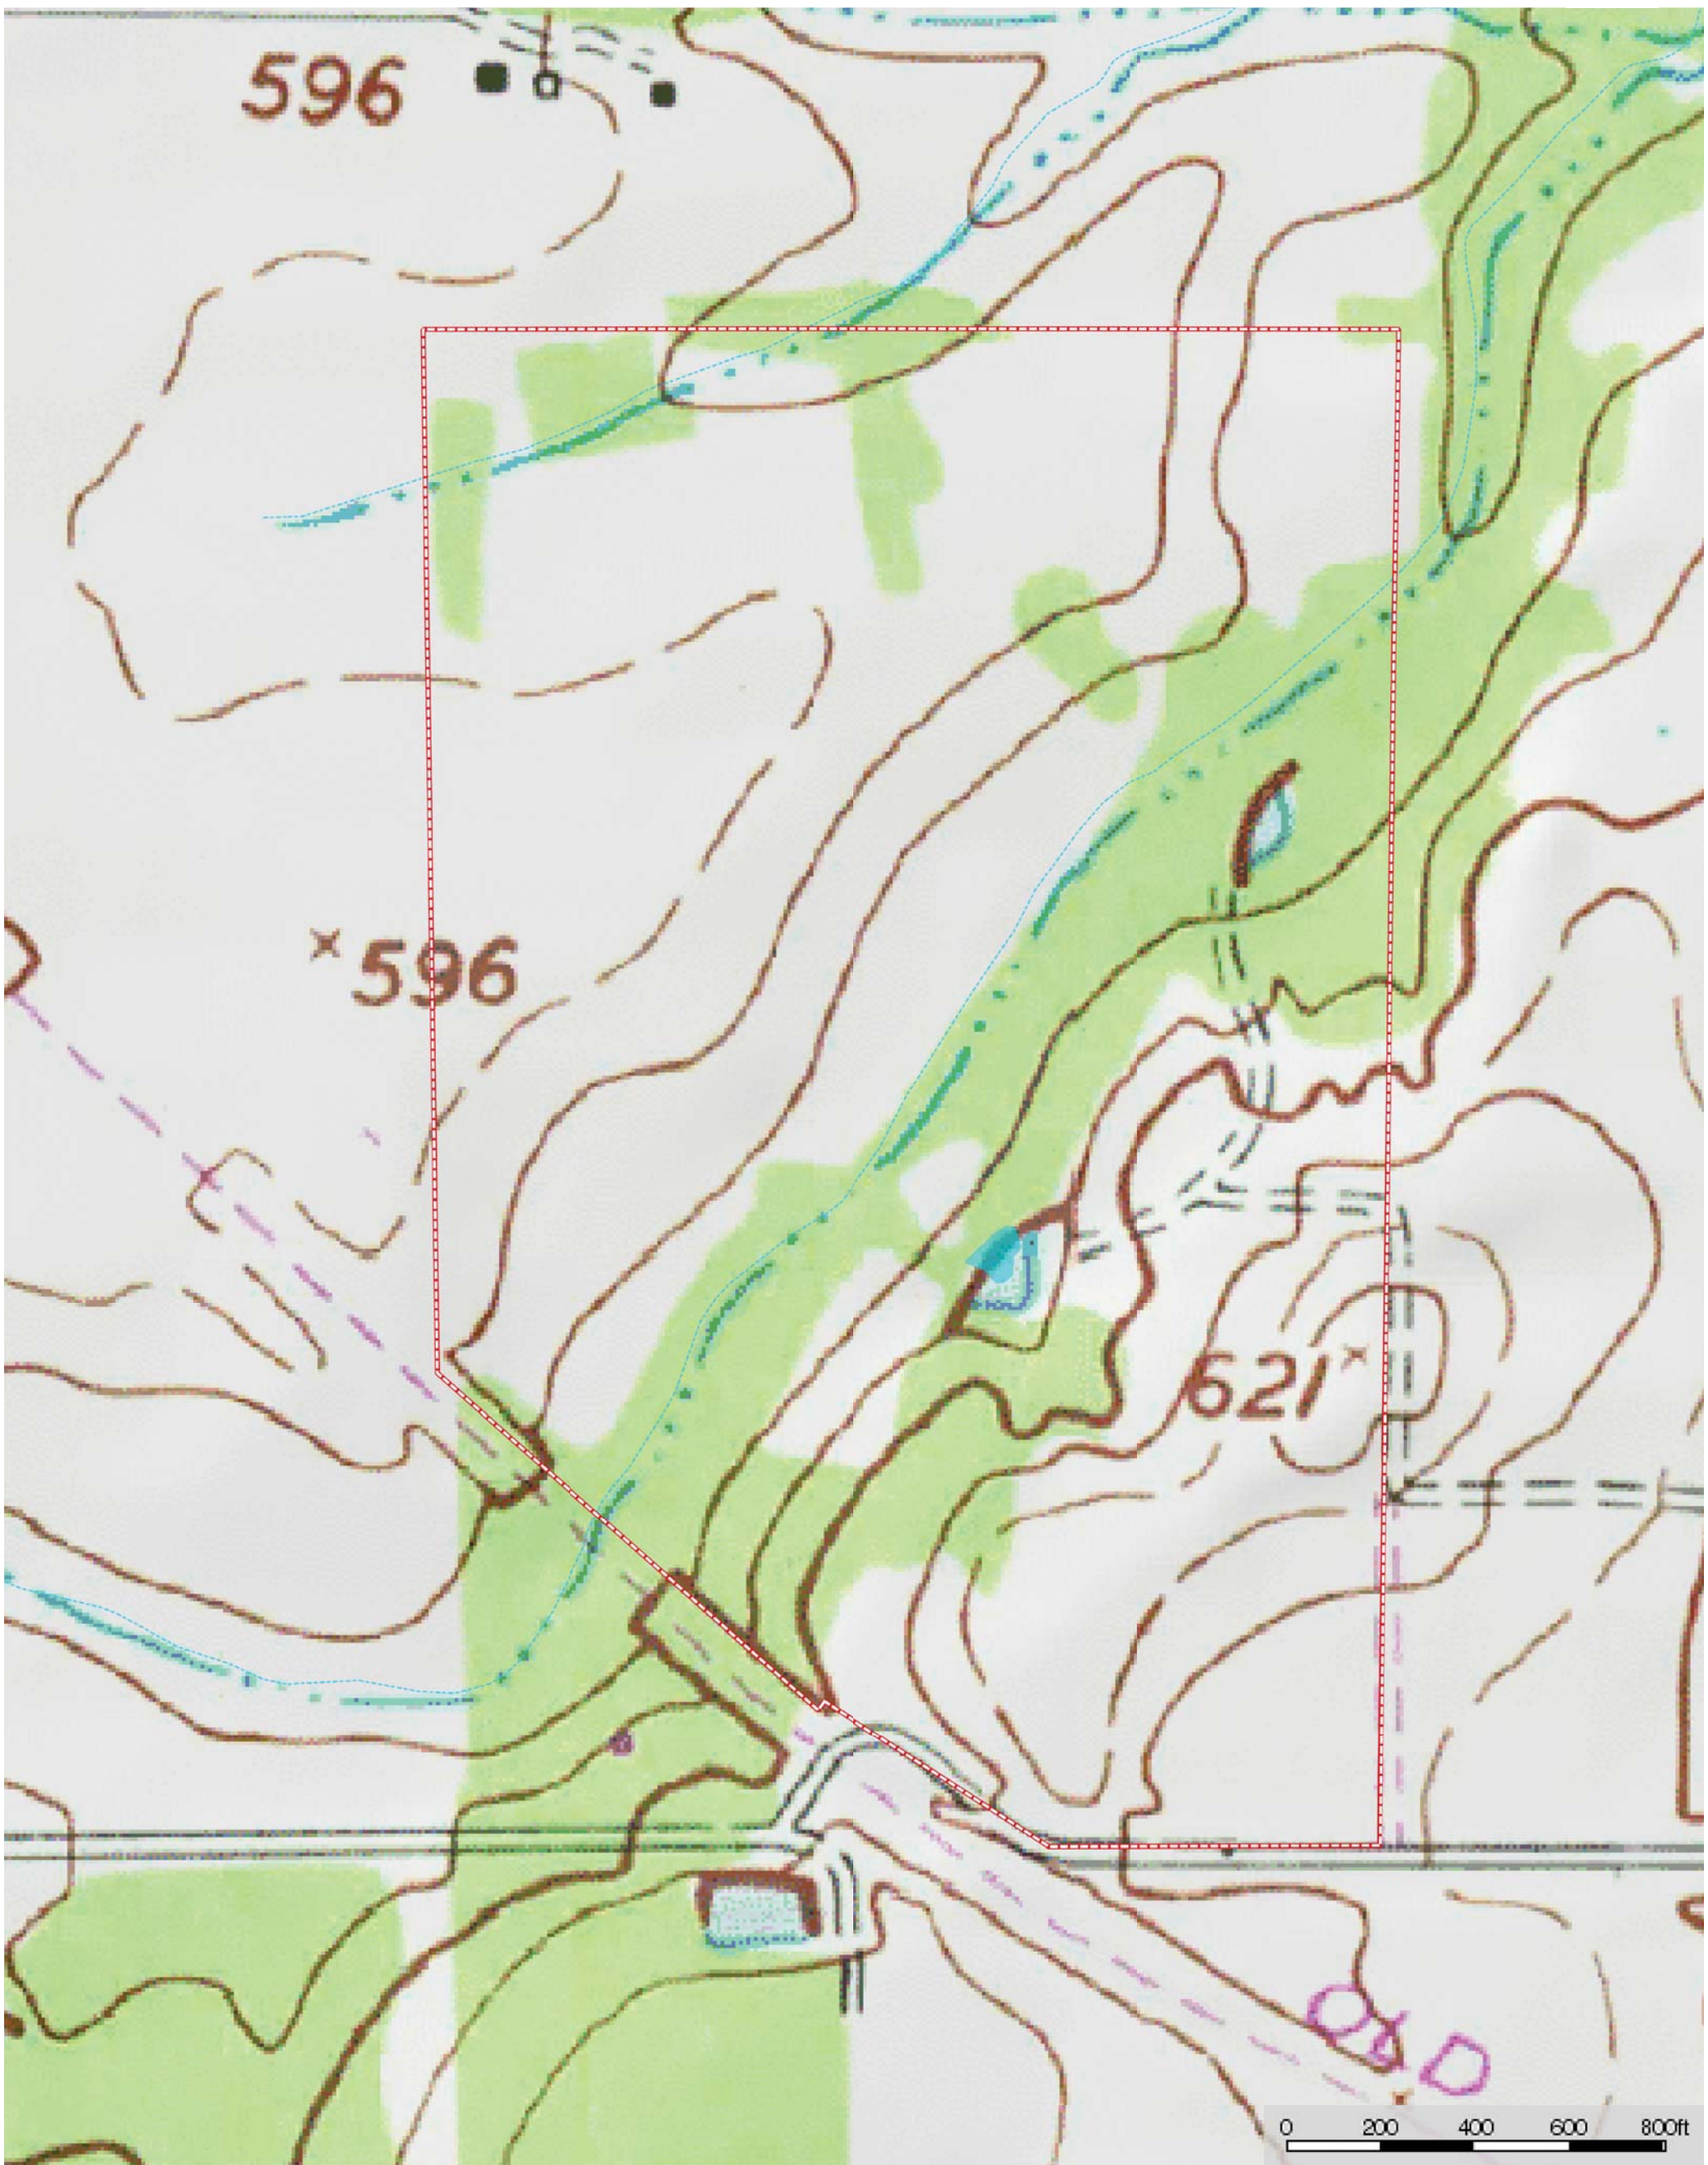

**105 ac Pasture Creek Ranch**  
Texas, 105 AC +/-

- Boundary
- Stream, Intermittent
- River/Creek
- Water Body

105 ac Pasture Creek Ranch  
Texas, 105 AC +/-

 Boundary     Stream, Intermittent     River/Creek     Water Body