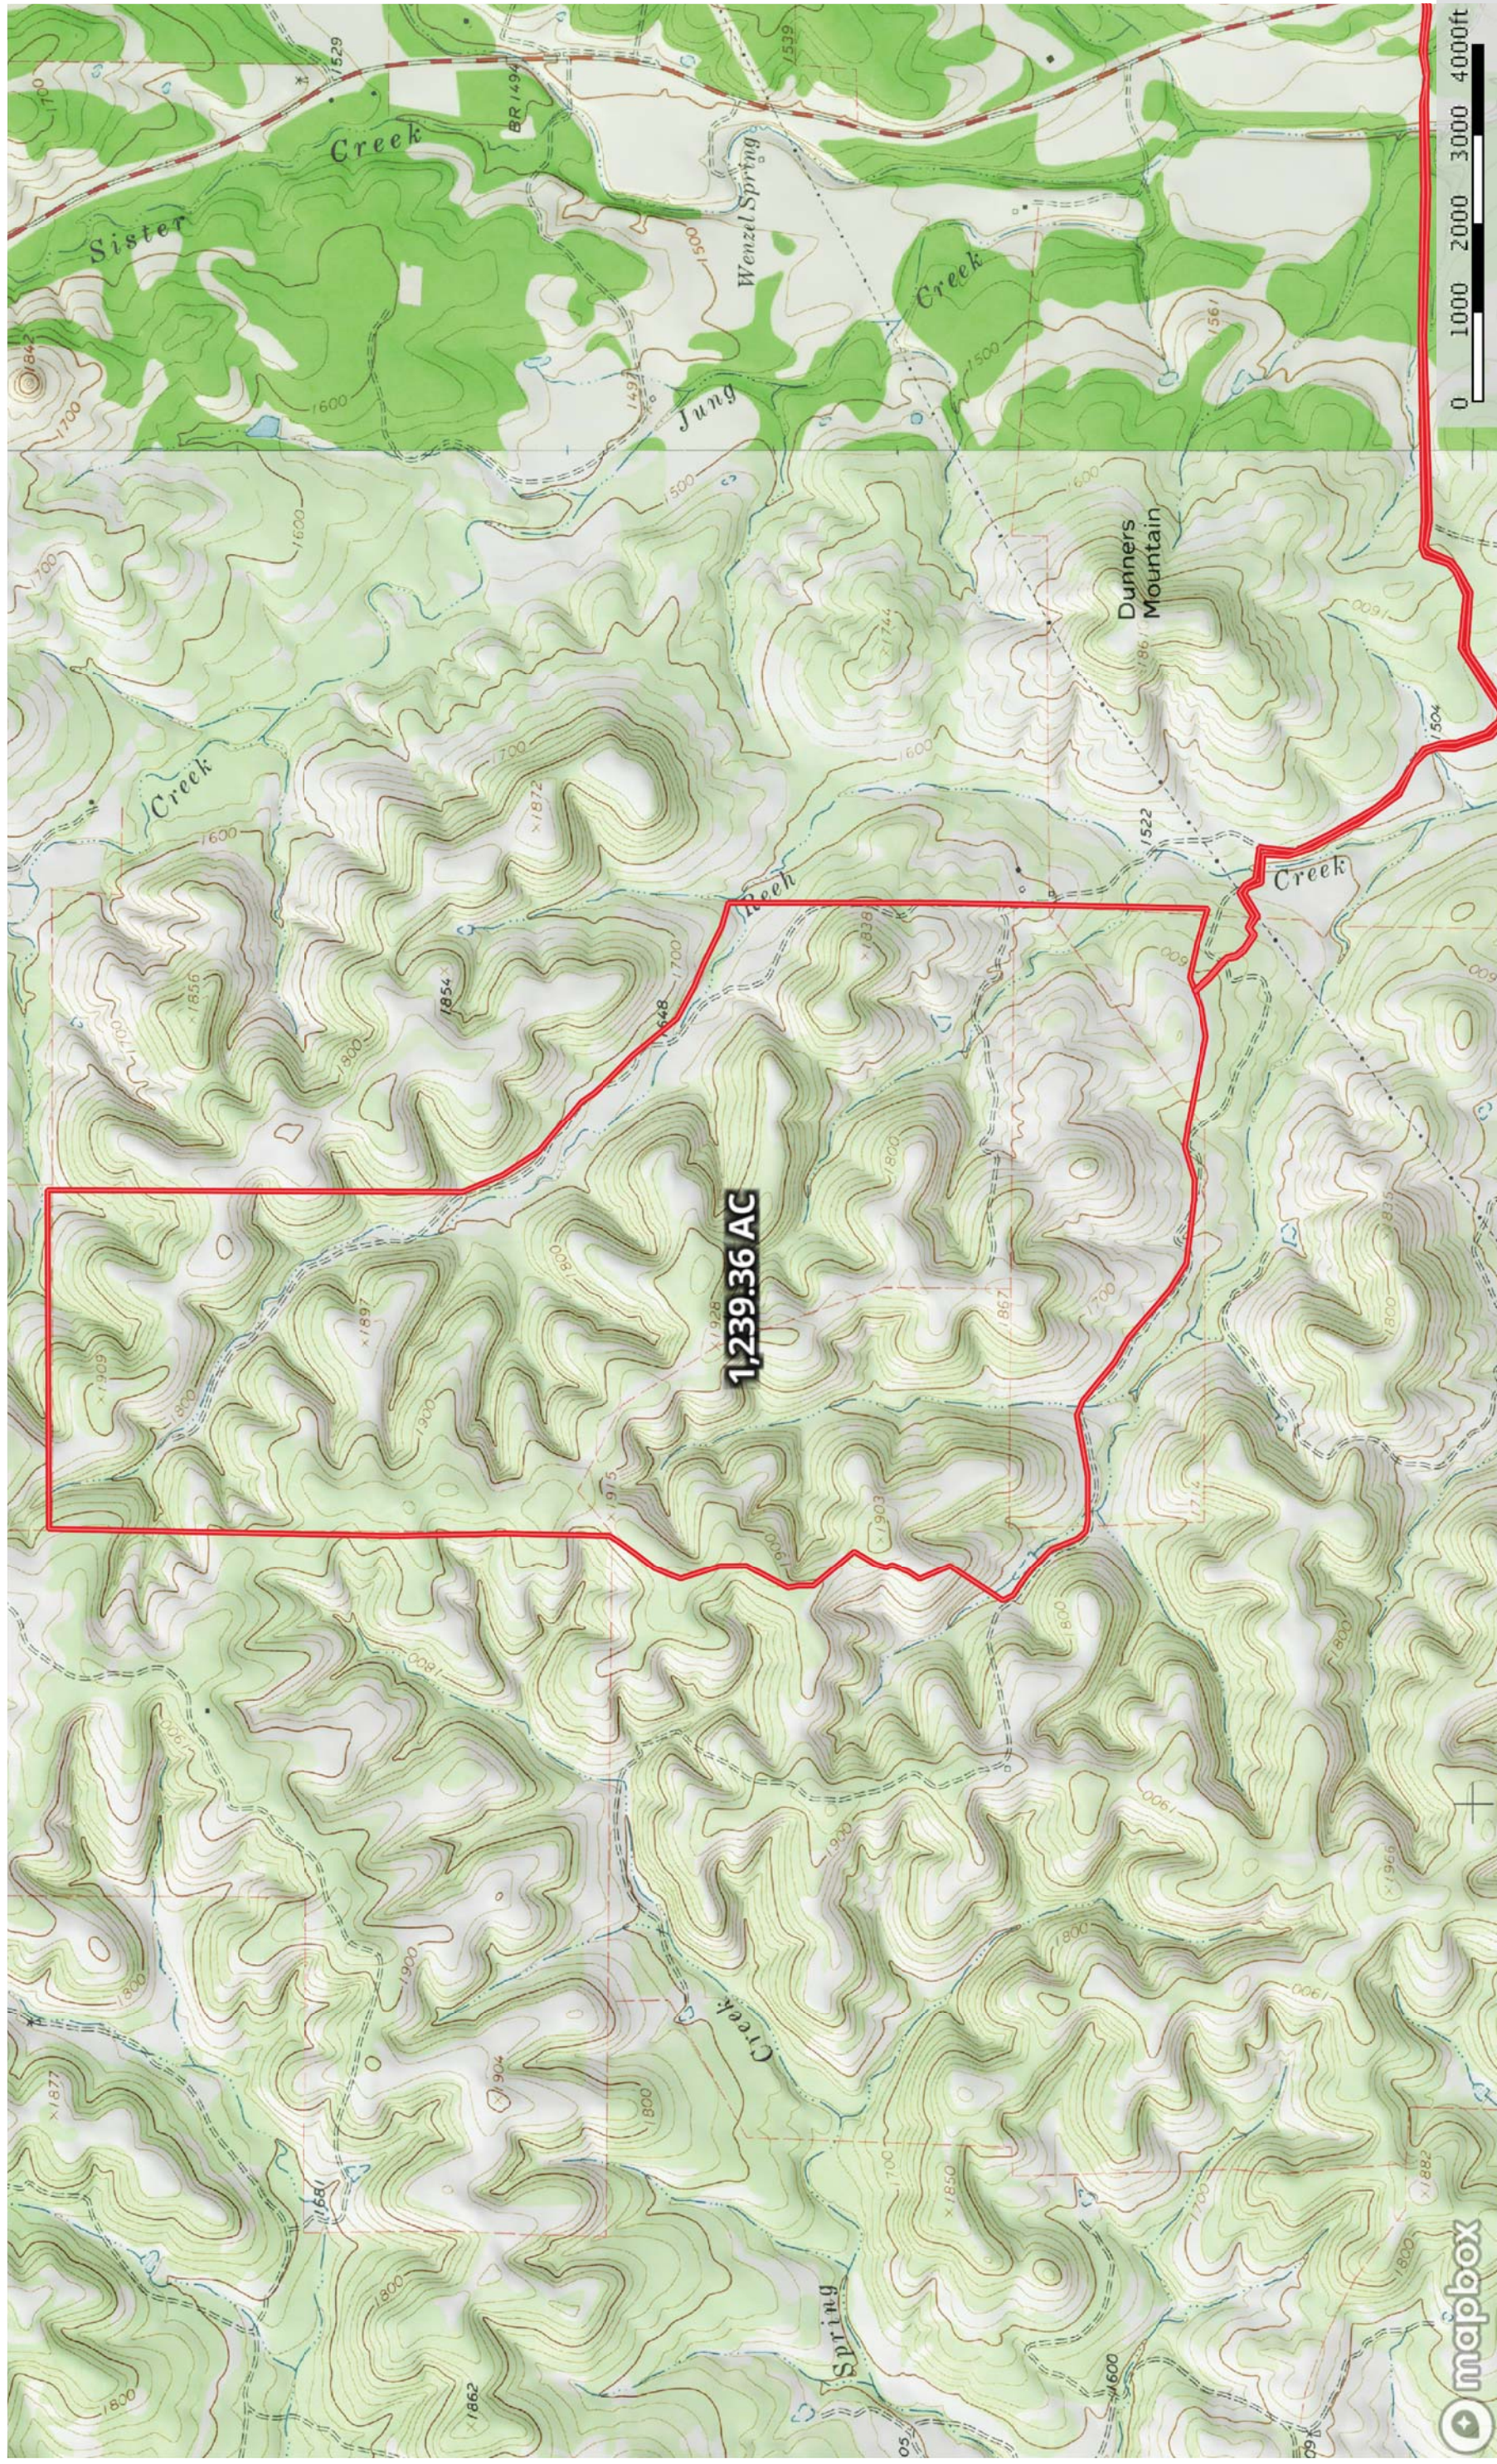

Boundary

Thunder Mountain
Texas, 1239.36 AC +/-

Boundary