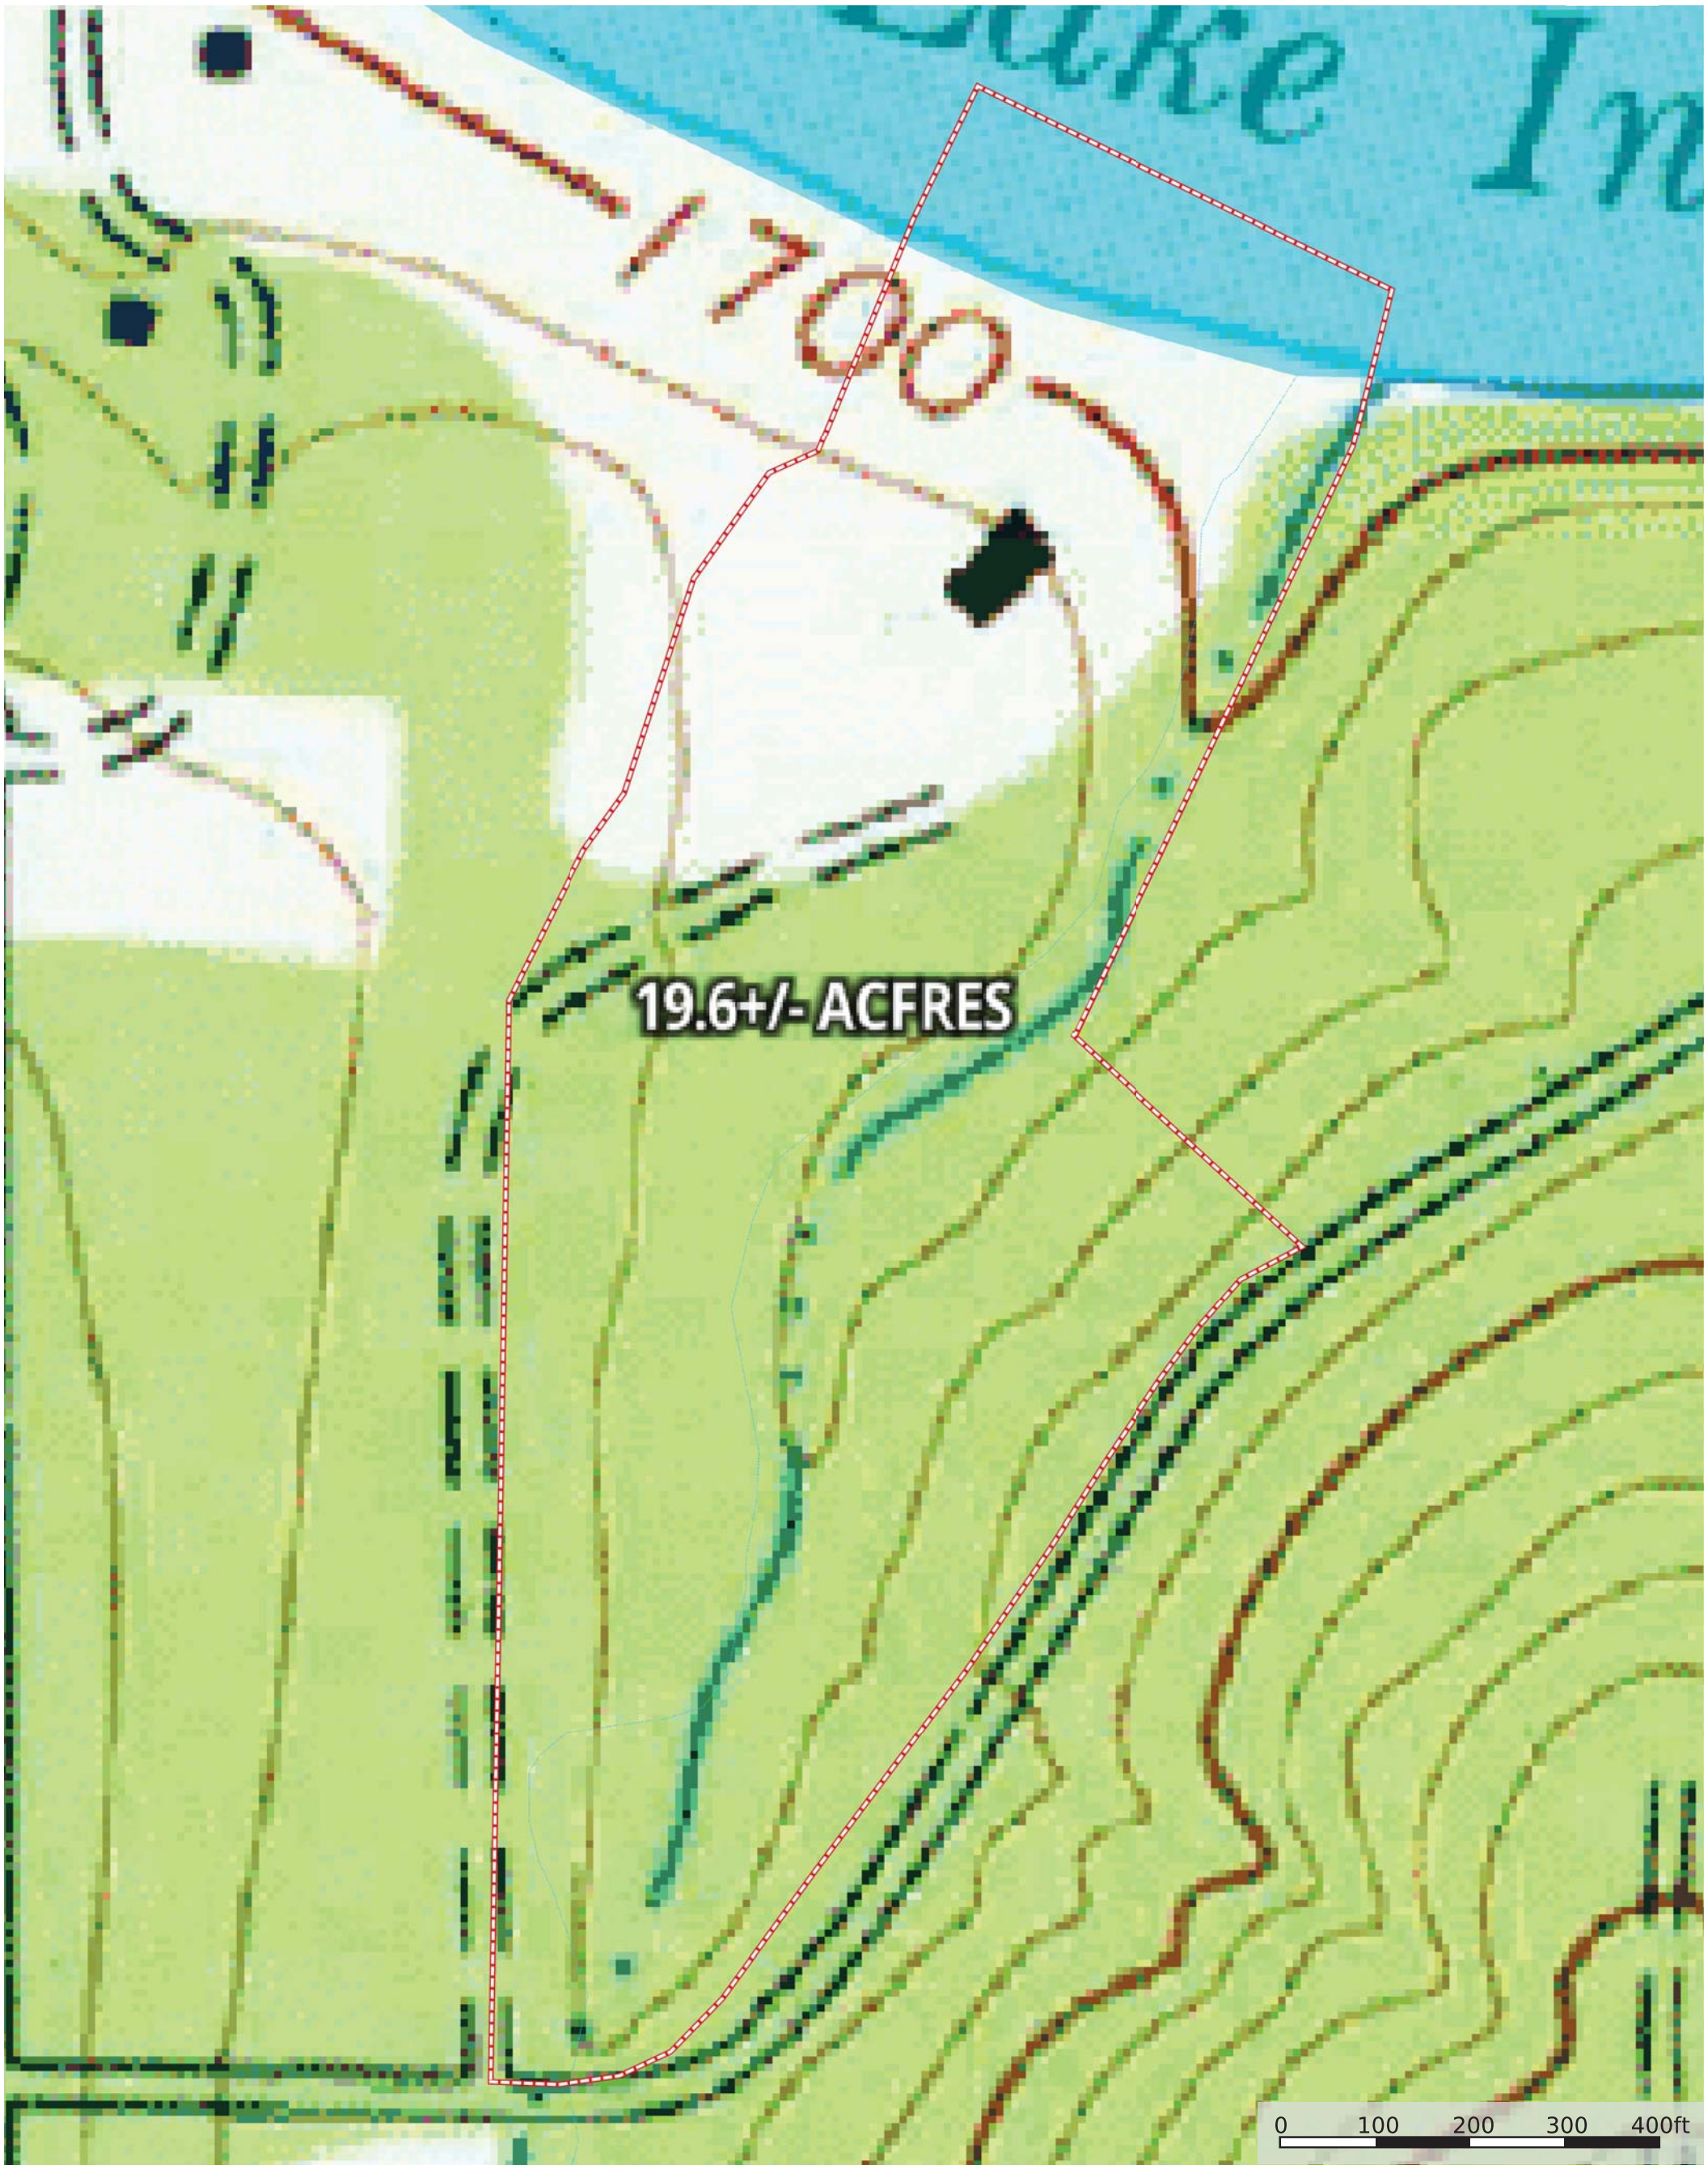

Rustic River Lodge
Kerr County, Texas, 19.6 AC +/-

19.6+/- ACRES

- 19.6+/- acres
- Stream, Intermittent
- River/Creek
- Water Body

Rustic River Lodge
Kerr County, Texas, 19.6 AC +/-

19.6+/- ACFRES

- 19.6+/- acres
- Stream, Intermittent
- River/Creek
- Water Body