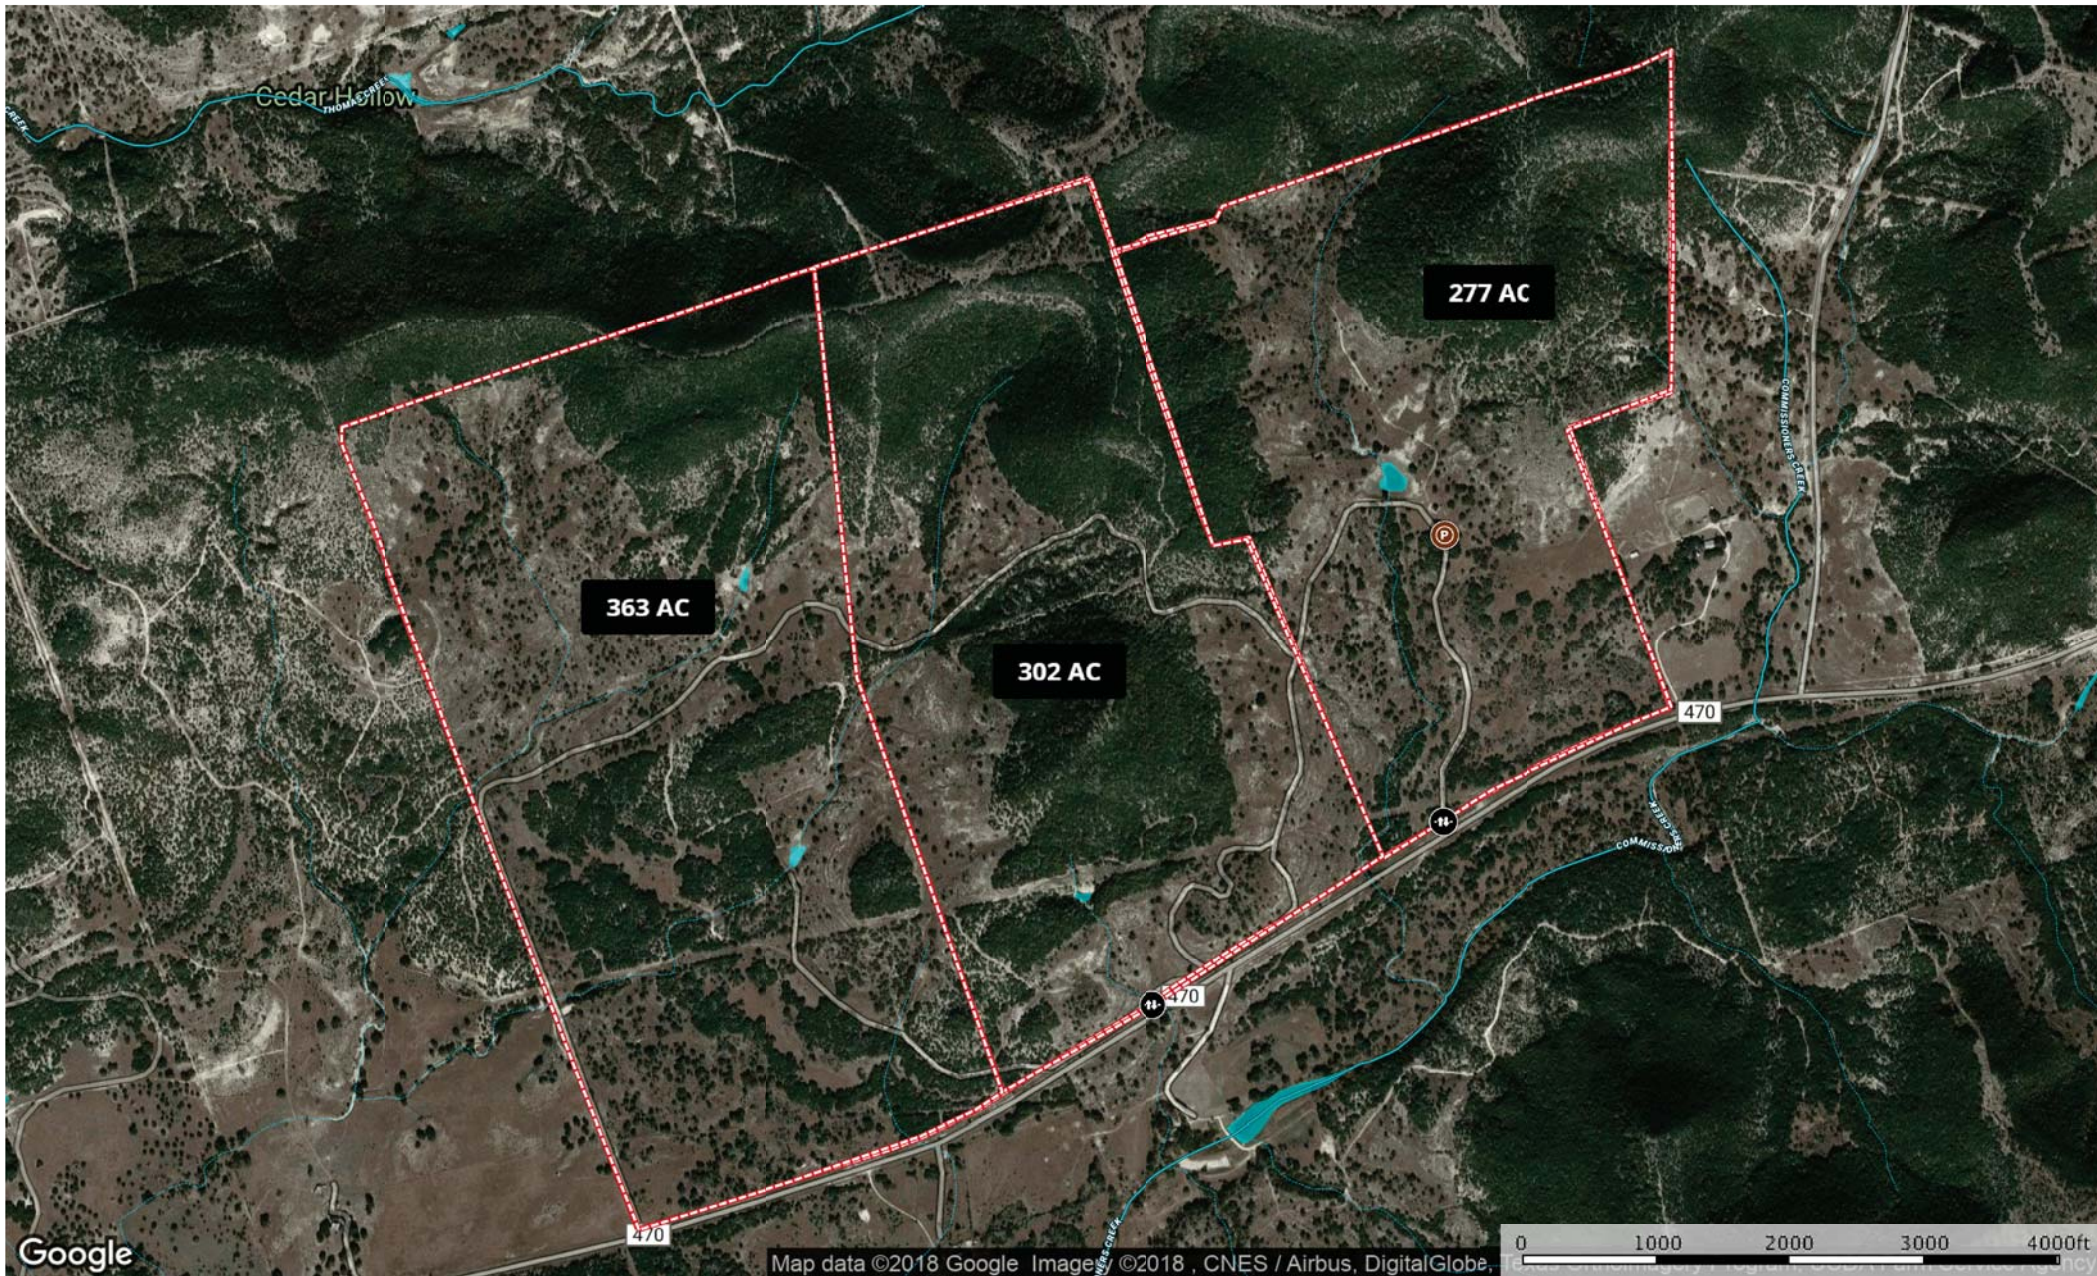

Tarpley Ranch Tracts  
Bandera County, Texas, AC +/-

Google

Map data ©2018 Google Images ©2018, CNES / Airbus, DigitalGlobe

0 1000 2000 3000 4000ft

Gate Pens Boundary Stream, Intermittent River/Creek Water Body

Tarpley Ranch Tracts  
Bandera County, Texas, AC +/-

- Gate
- Pens
- Boundary
- Stream, Intermittent
- River/Creek
- Water Body