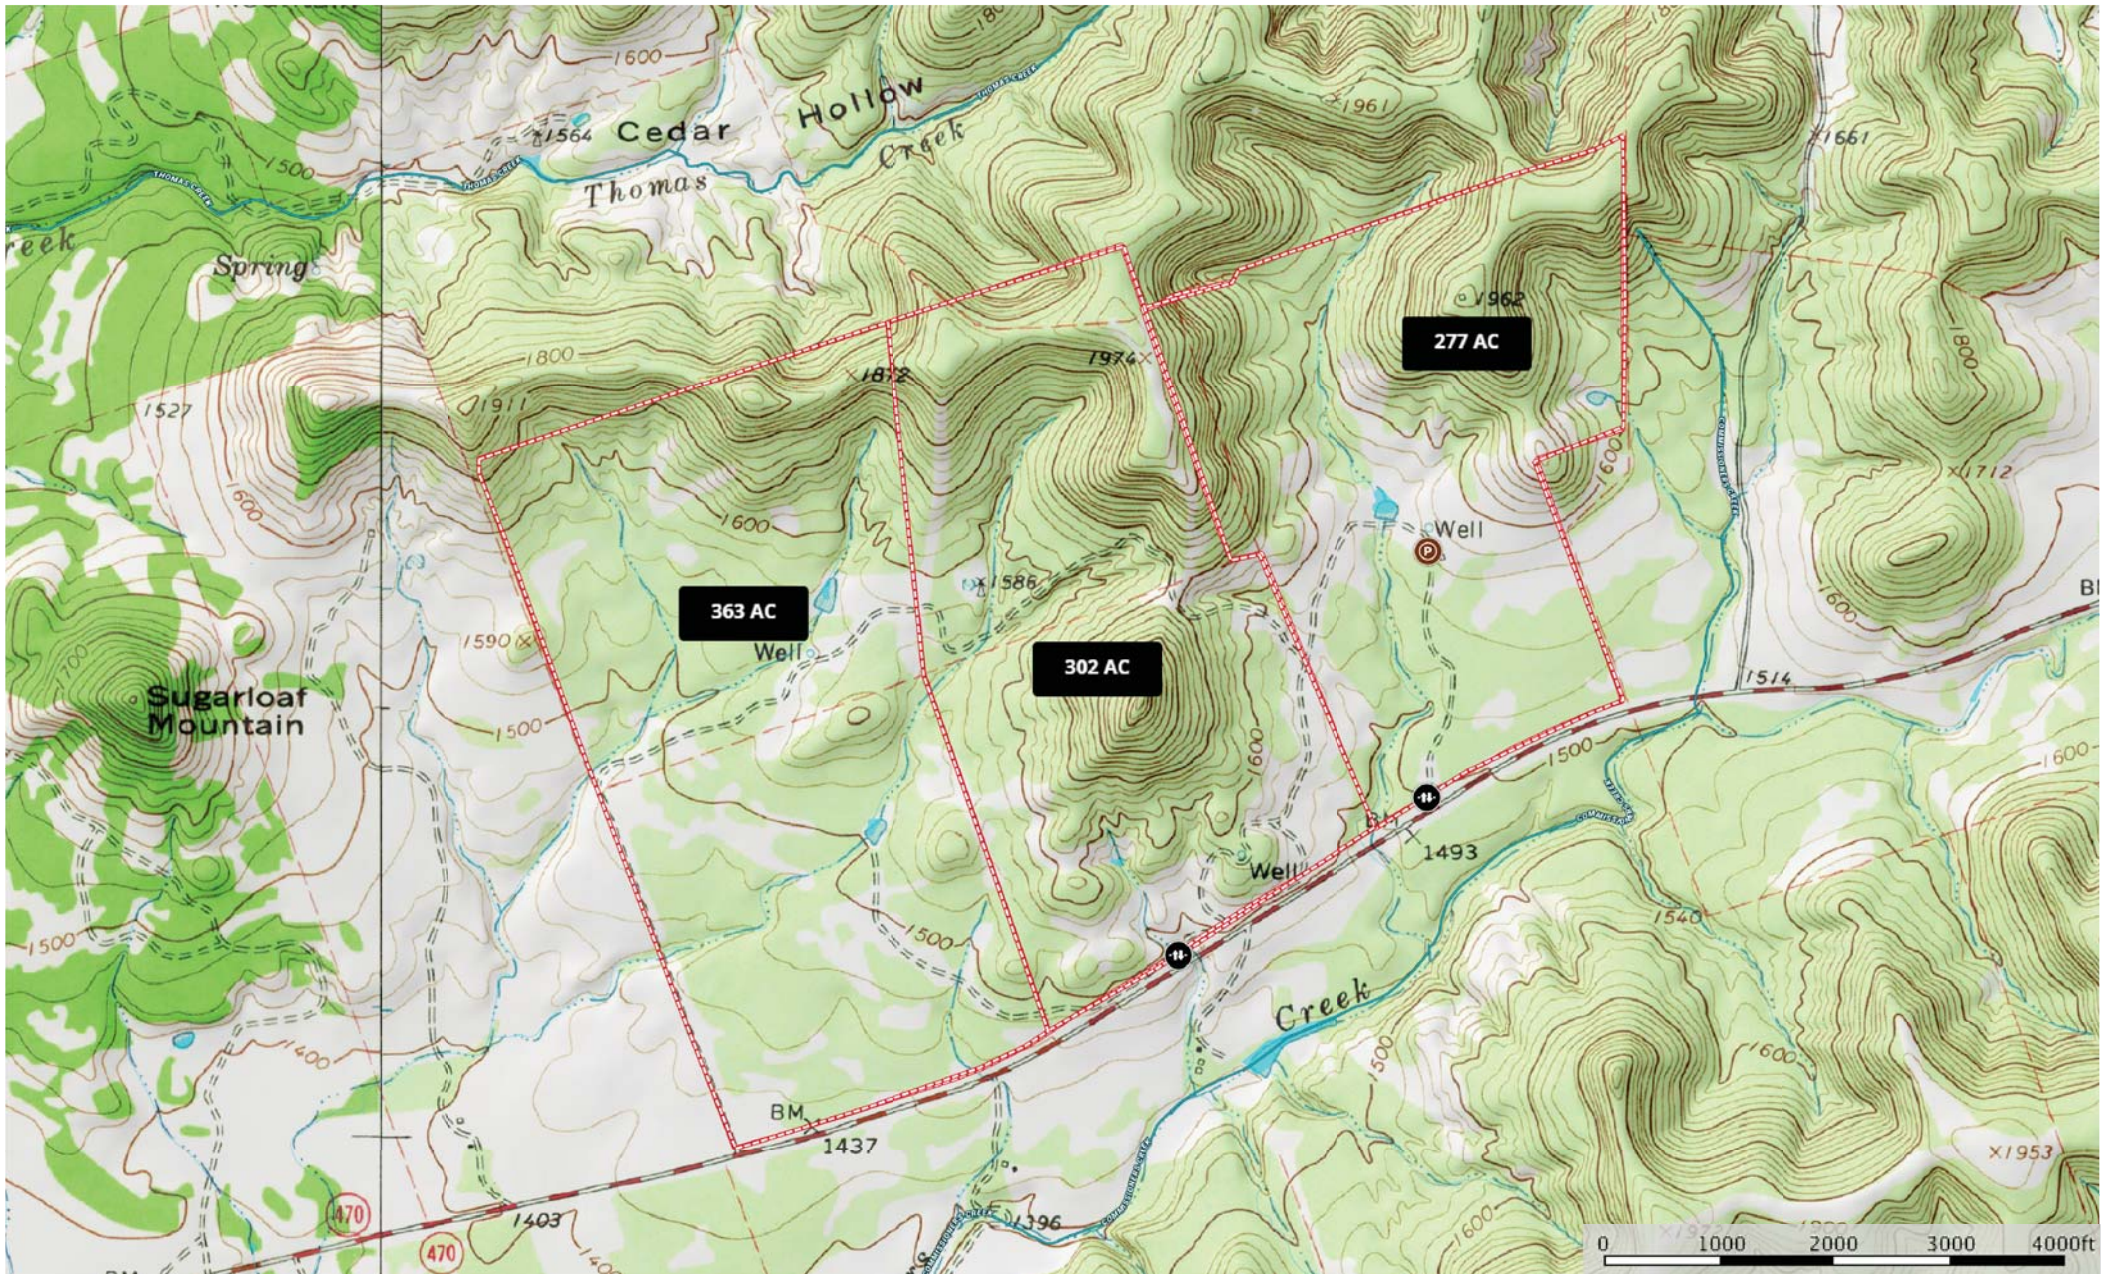

Tarpley Ranch Tracts  
Bandera County, Texas, AC +/-

Google

Map data ©2018 Google Images ©2018, CNES / Airbus, DigitalGlobe

0 1000 2000 3000 4000ft

Gate Pens Boundary Stream, Intermittent River/Creek Water Body

Tarpley Ranch Tracts  
Bandera County, Texas, AC +/-

- Gate
- Pens
- Boundary
- Stream, Intermittent
- River/Creek
- Water Body