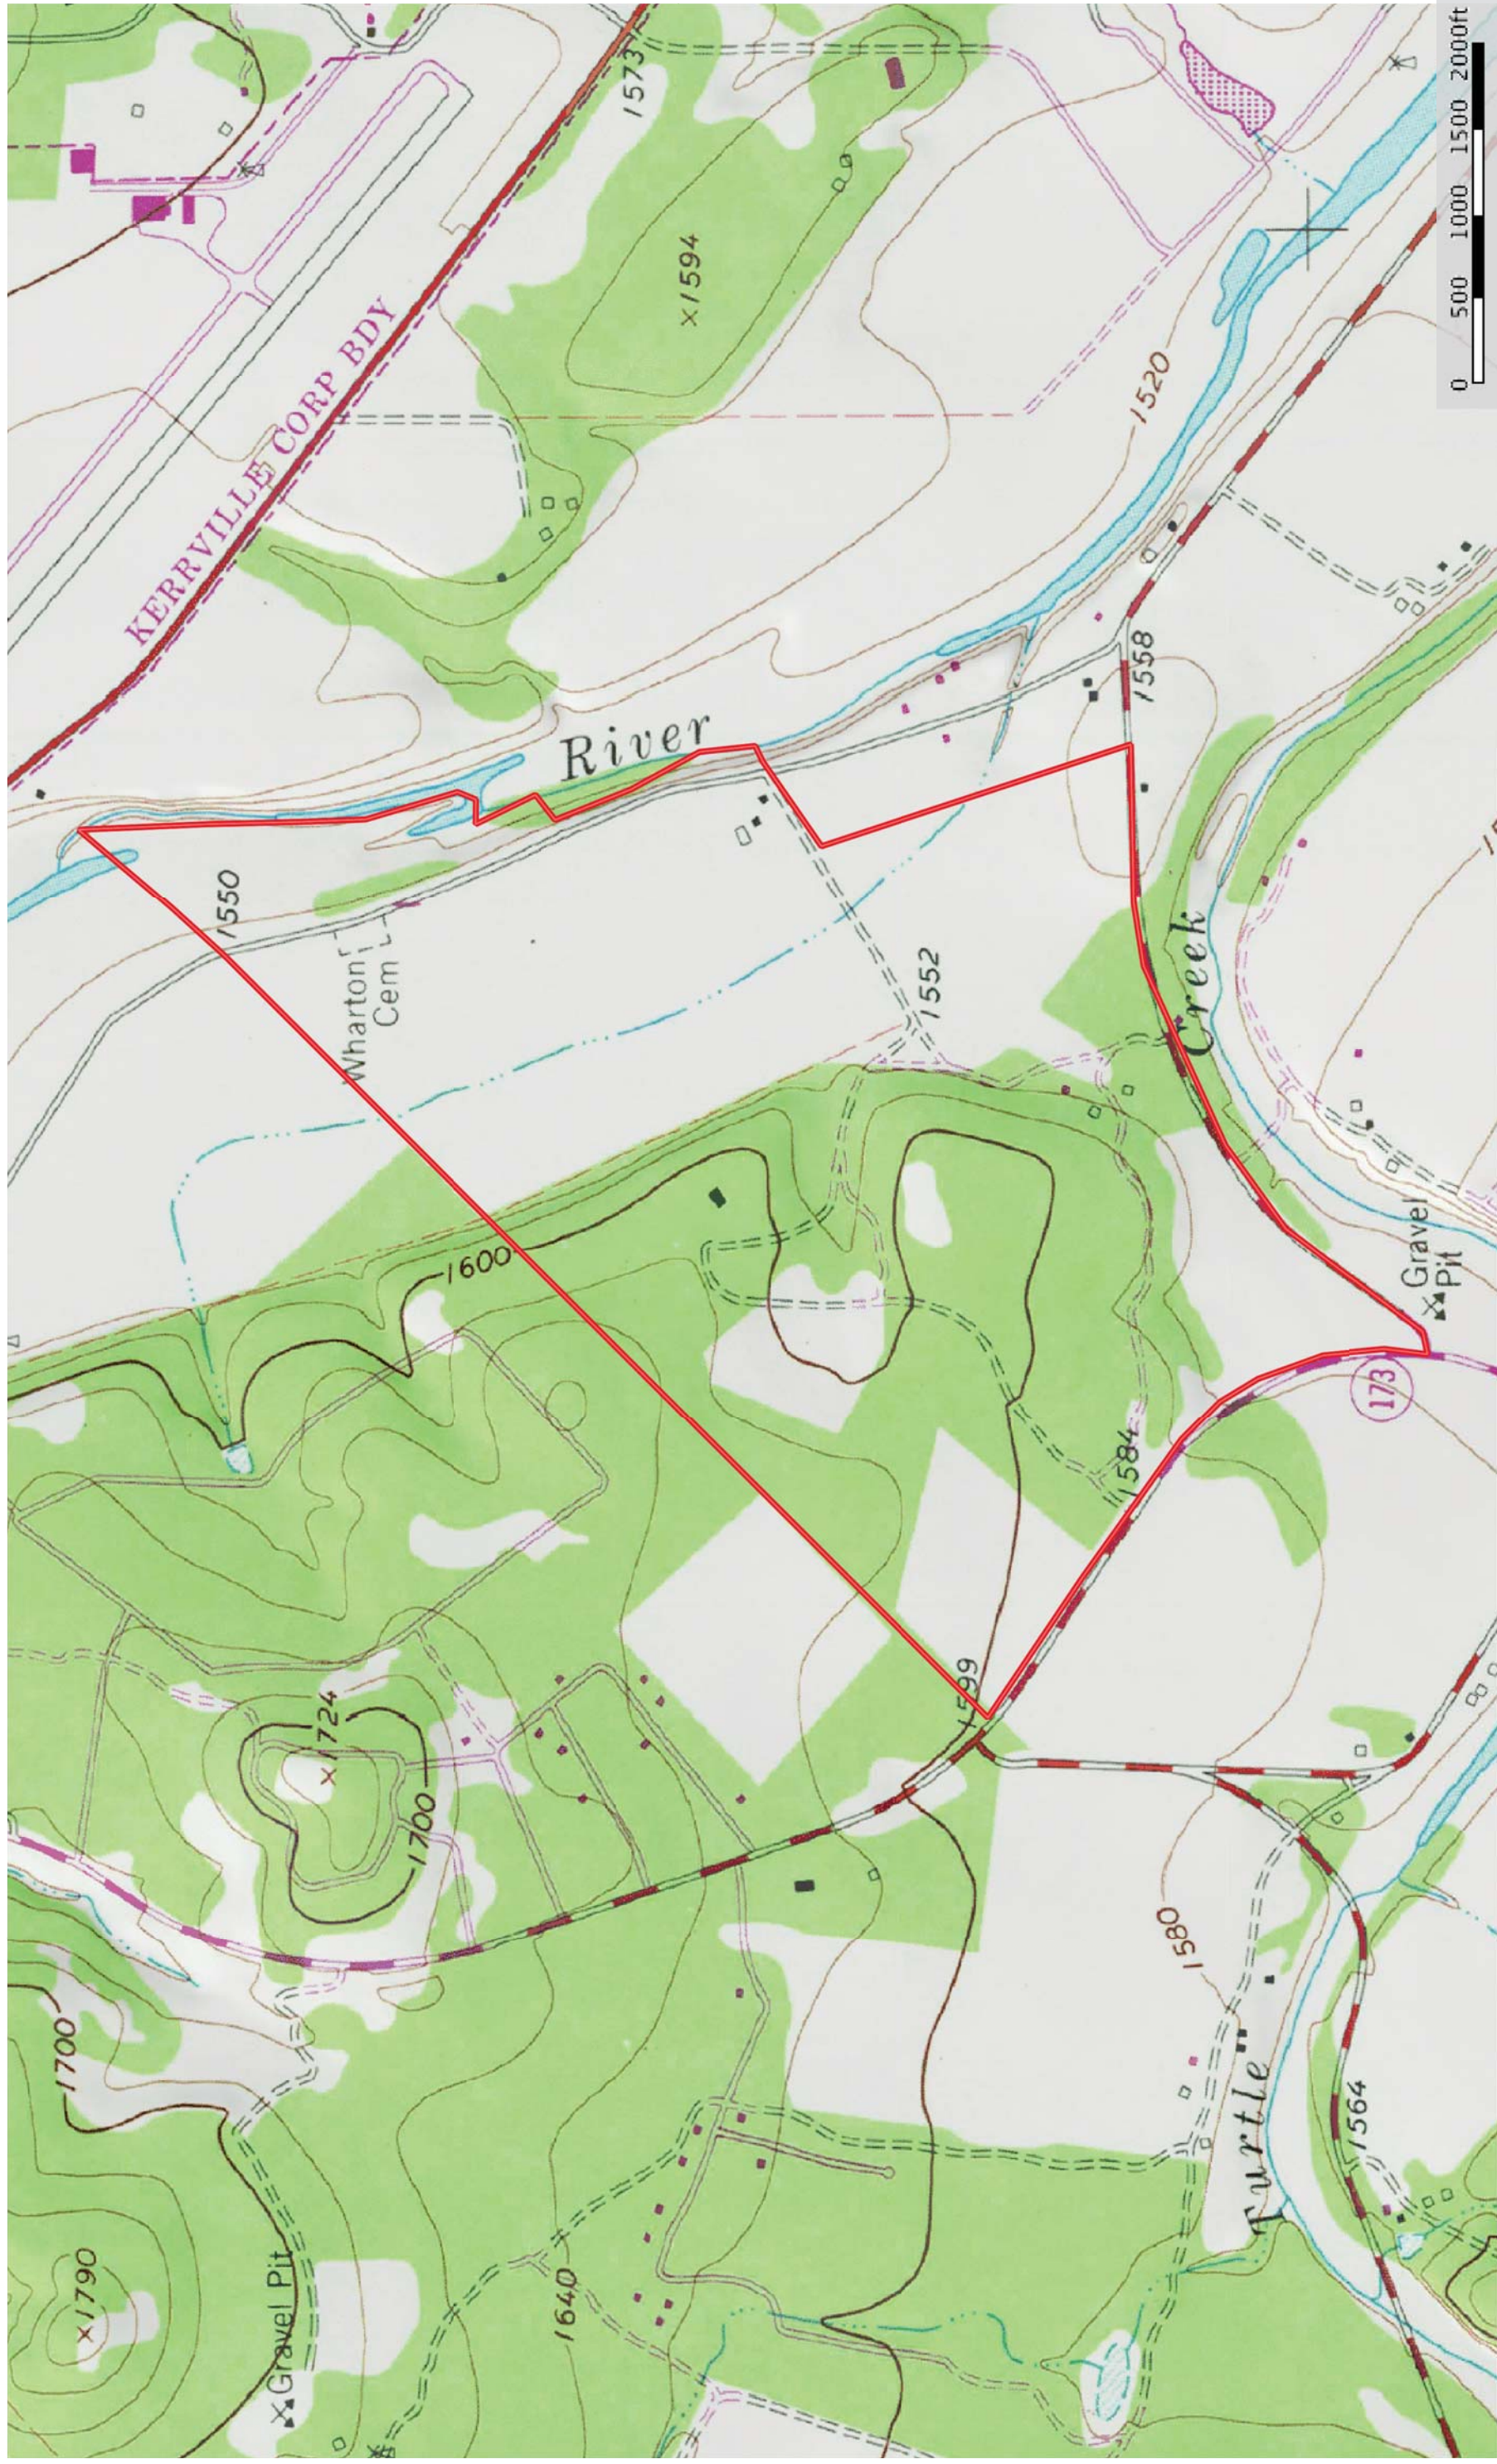

366 ac Kerville River Ranch
Texas, 366 AC +/-

 Boundary

Boundary