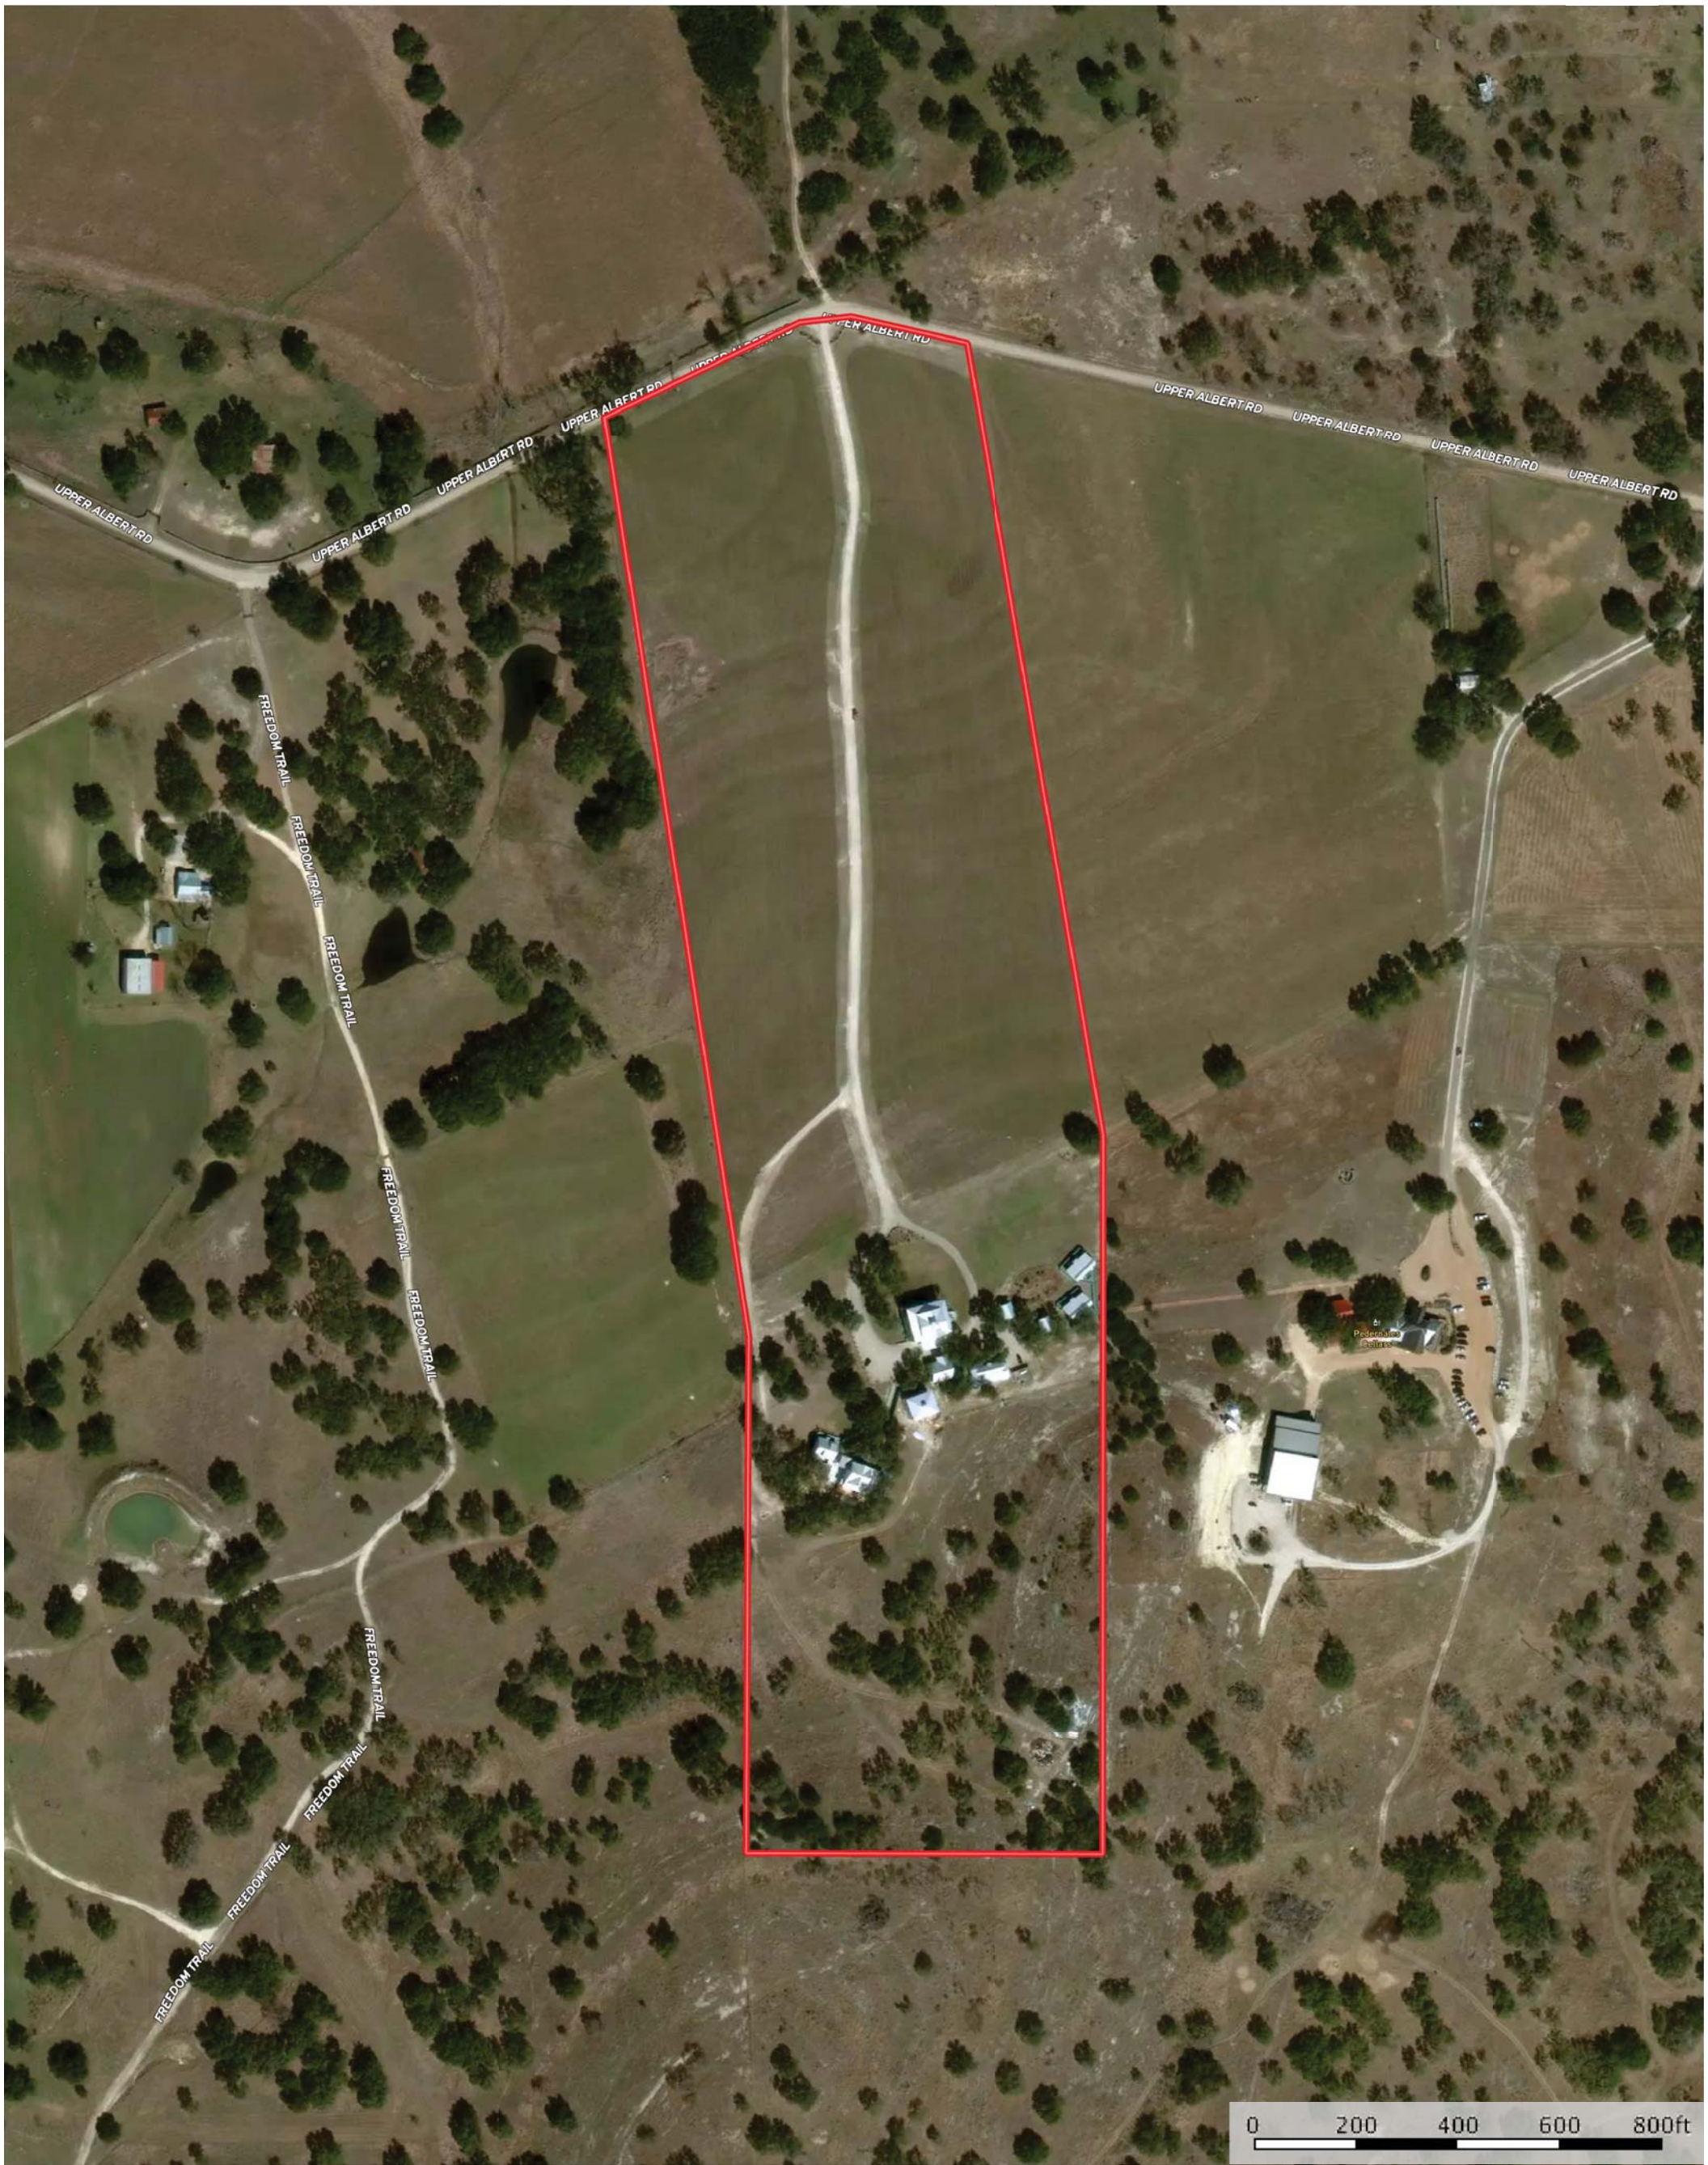

Rose Hill Manor
Gillespie County, Texas, 38 AC +/-

 Boundary

Rose Hill Manor
Gillespie County, Texas, 38 AC +/-

 Boundary