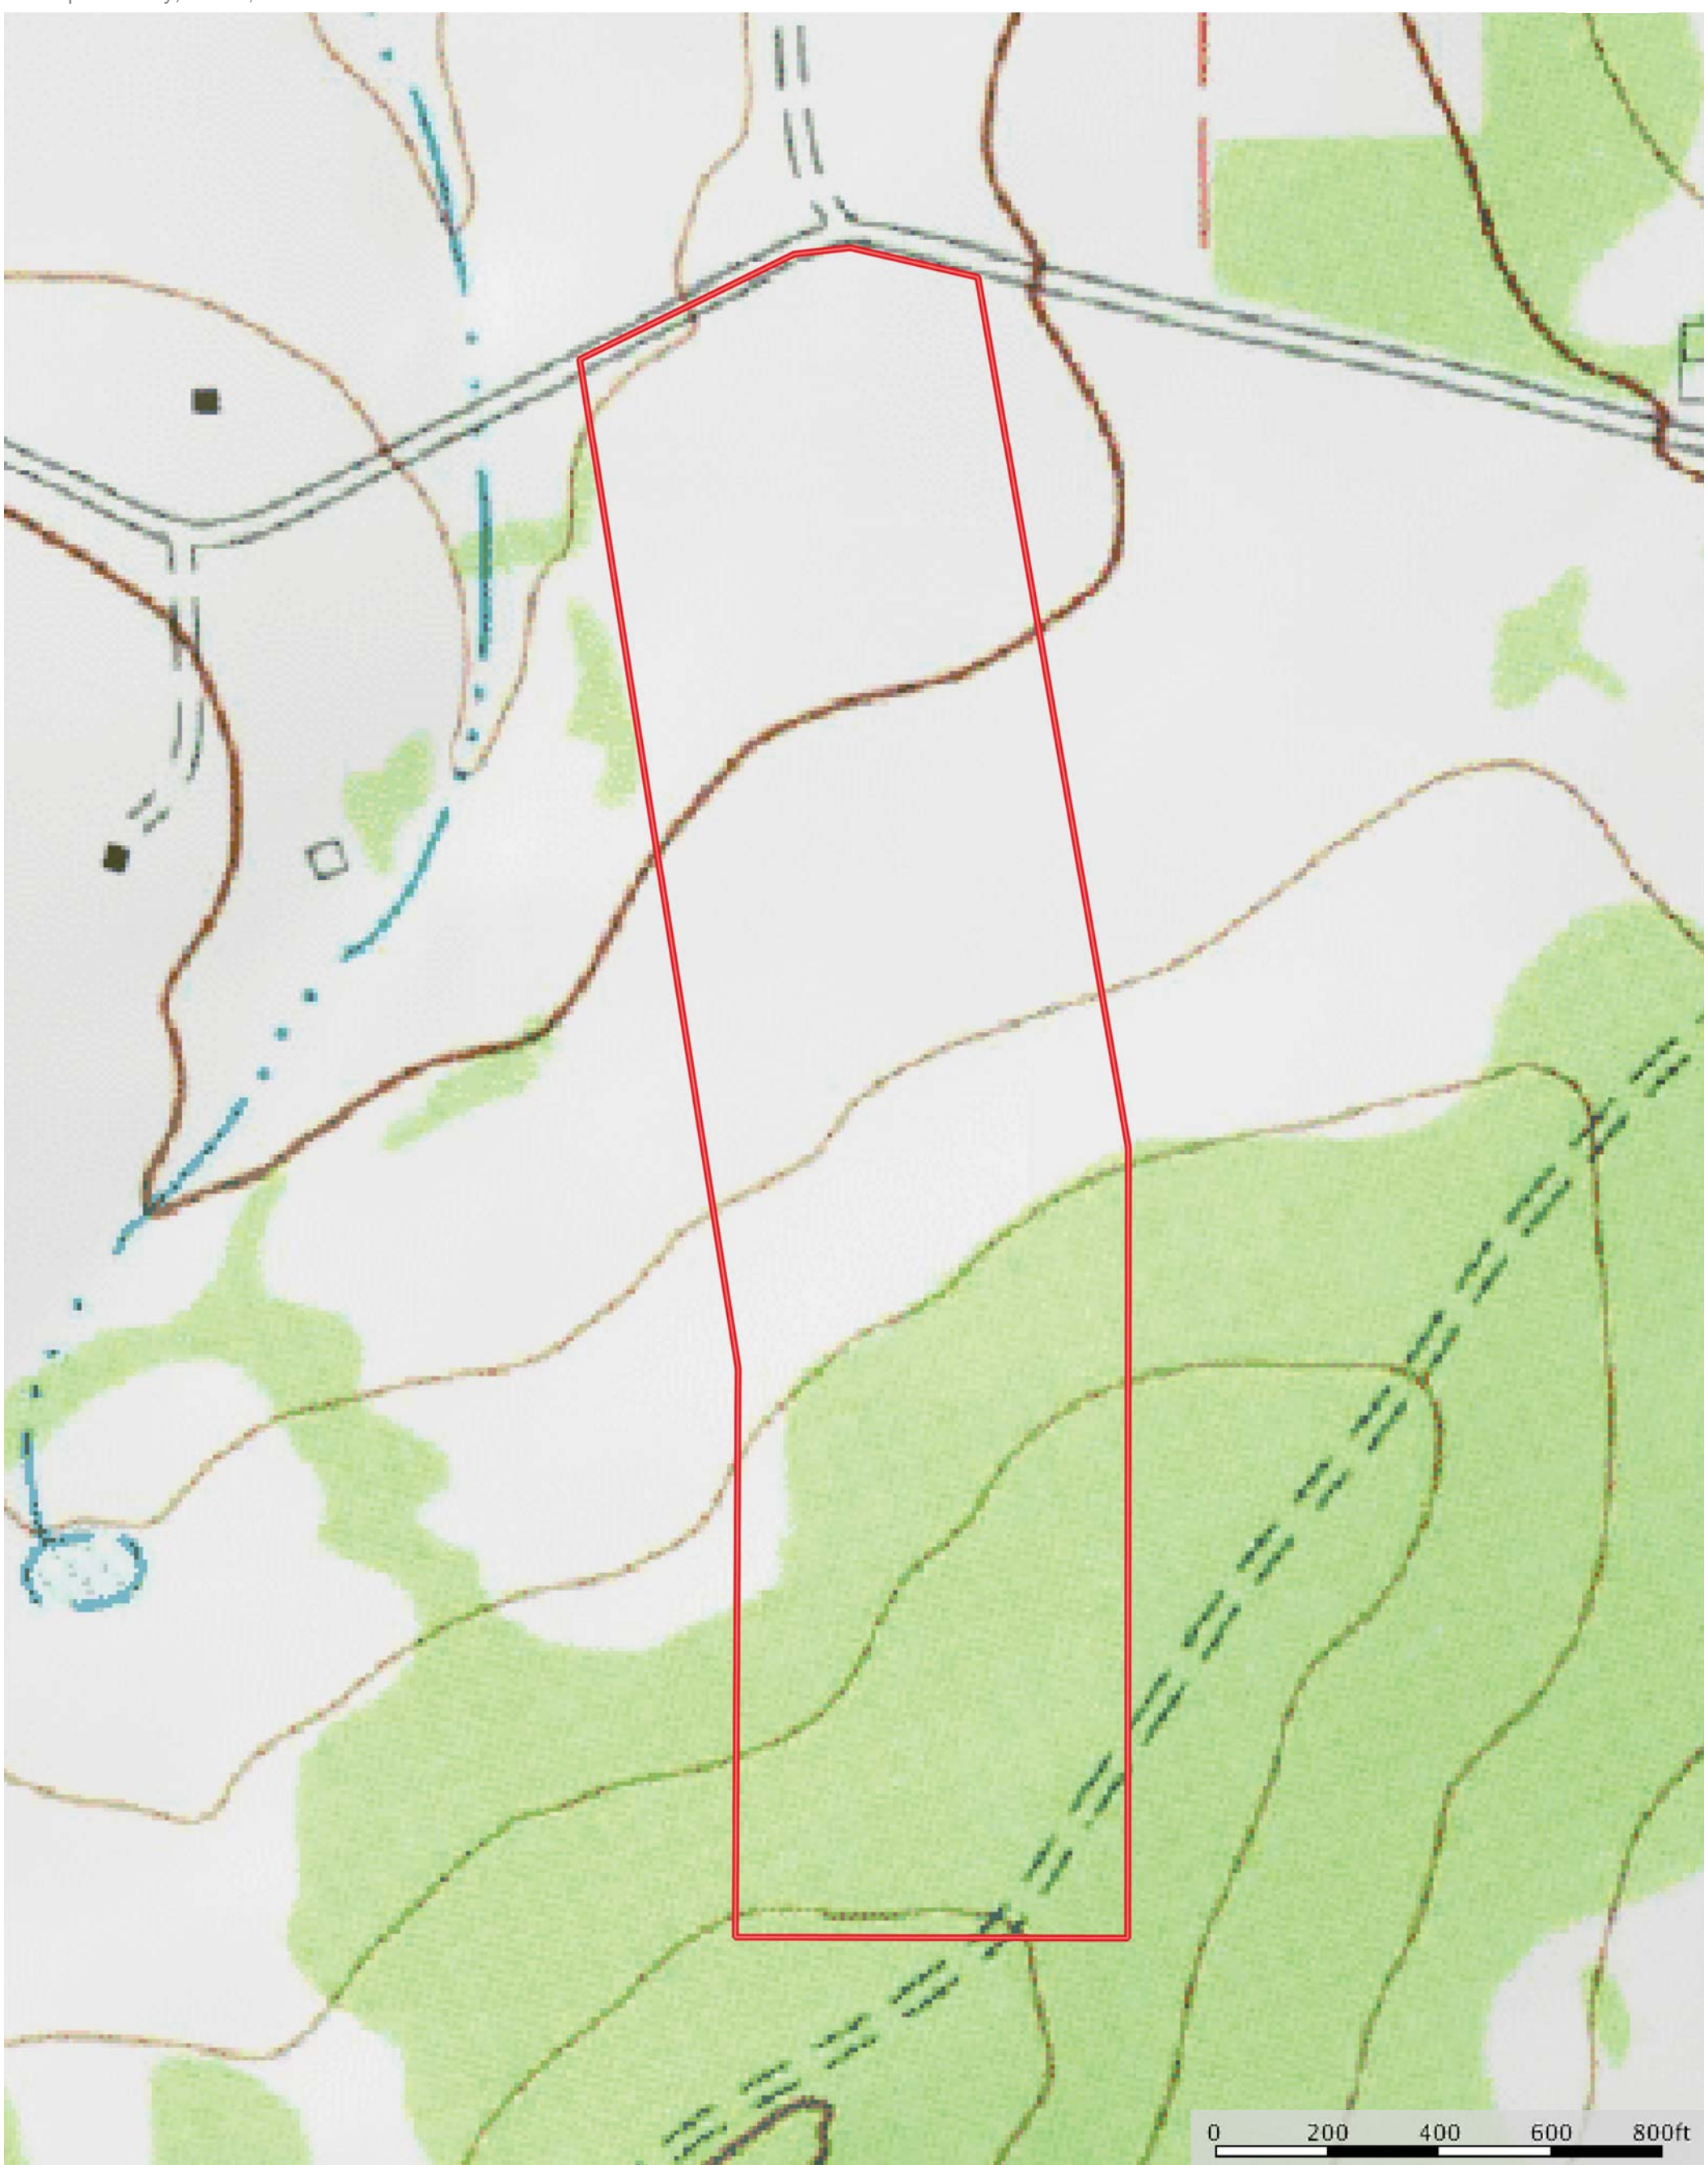

Rose Hill Manor
Gillespie County, Texas, 38 AC +/-

 Boundary

Rose Hill Manor
Gillespie County, Texas, 38 AC +/-

 Boundary