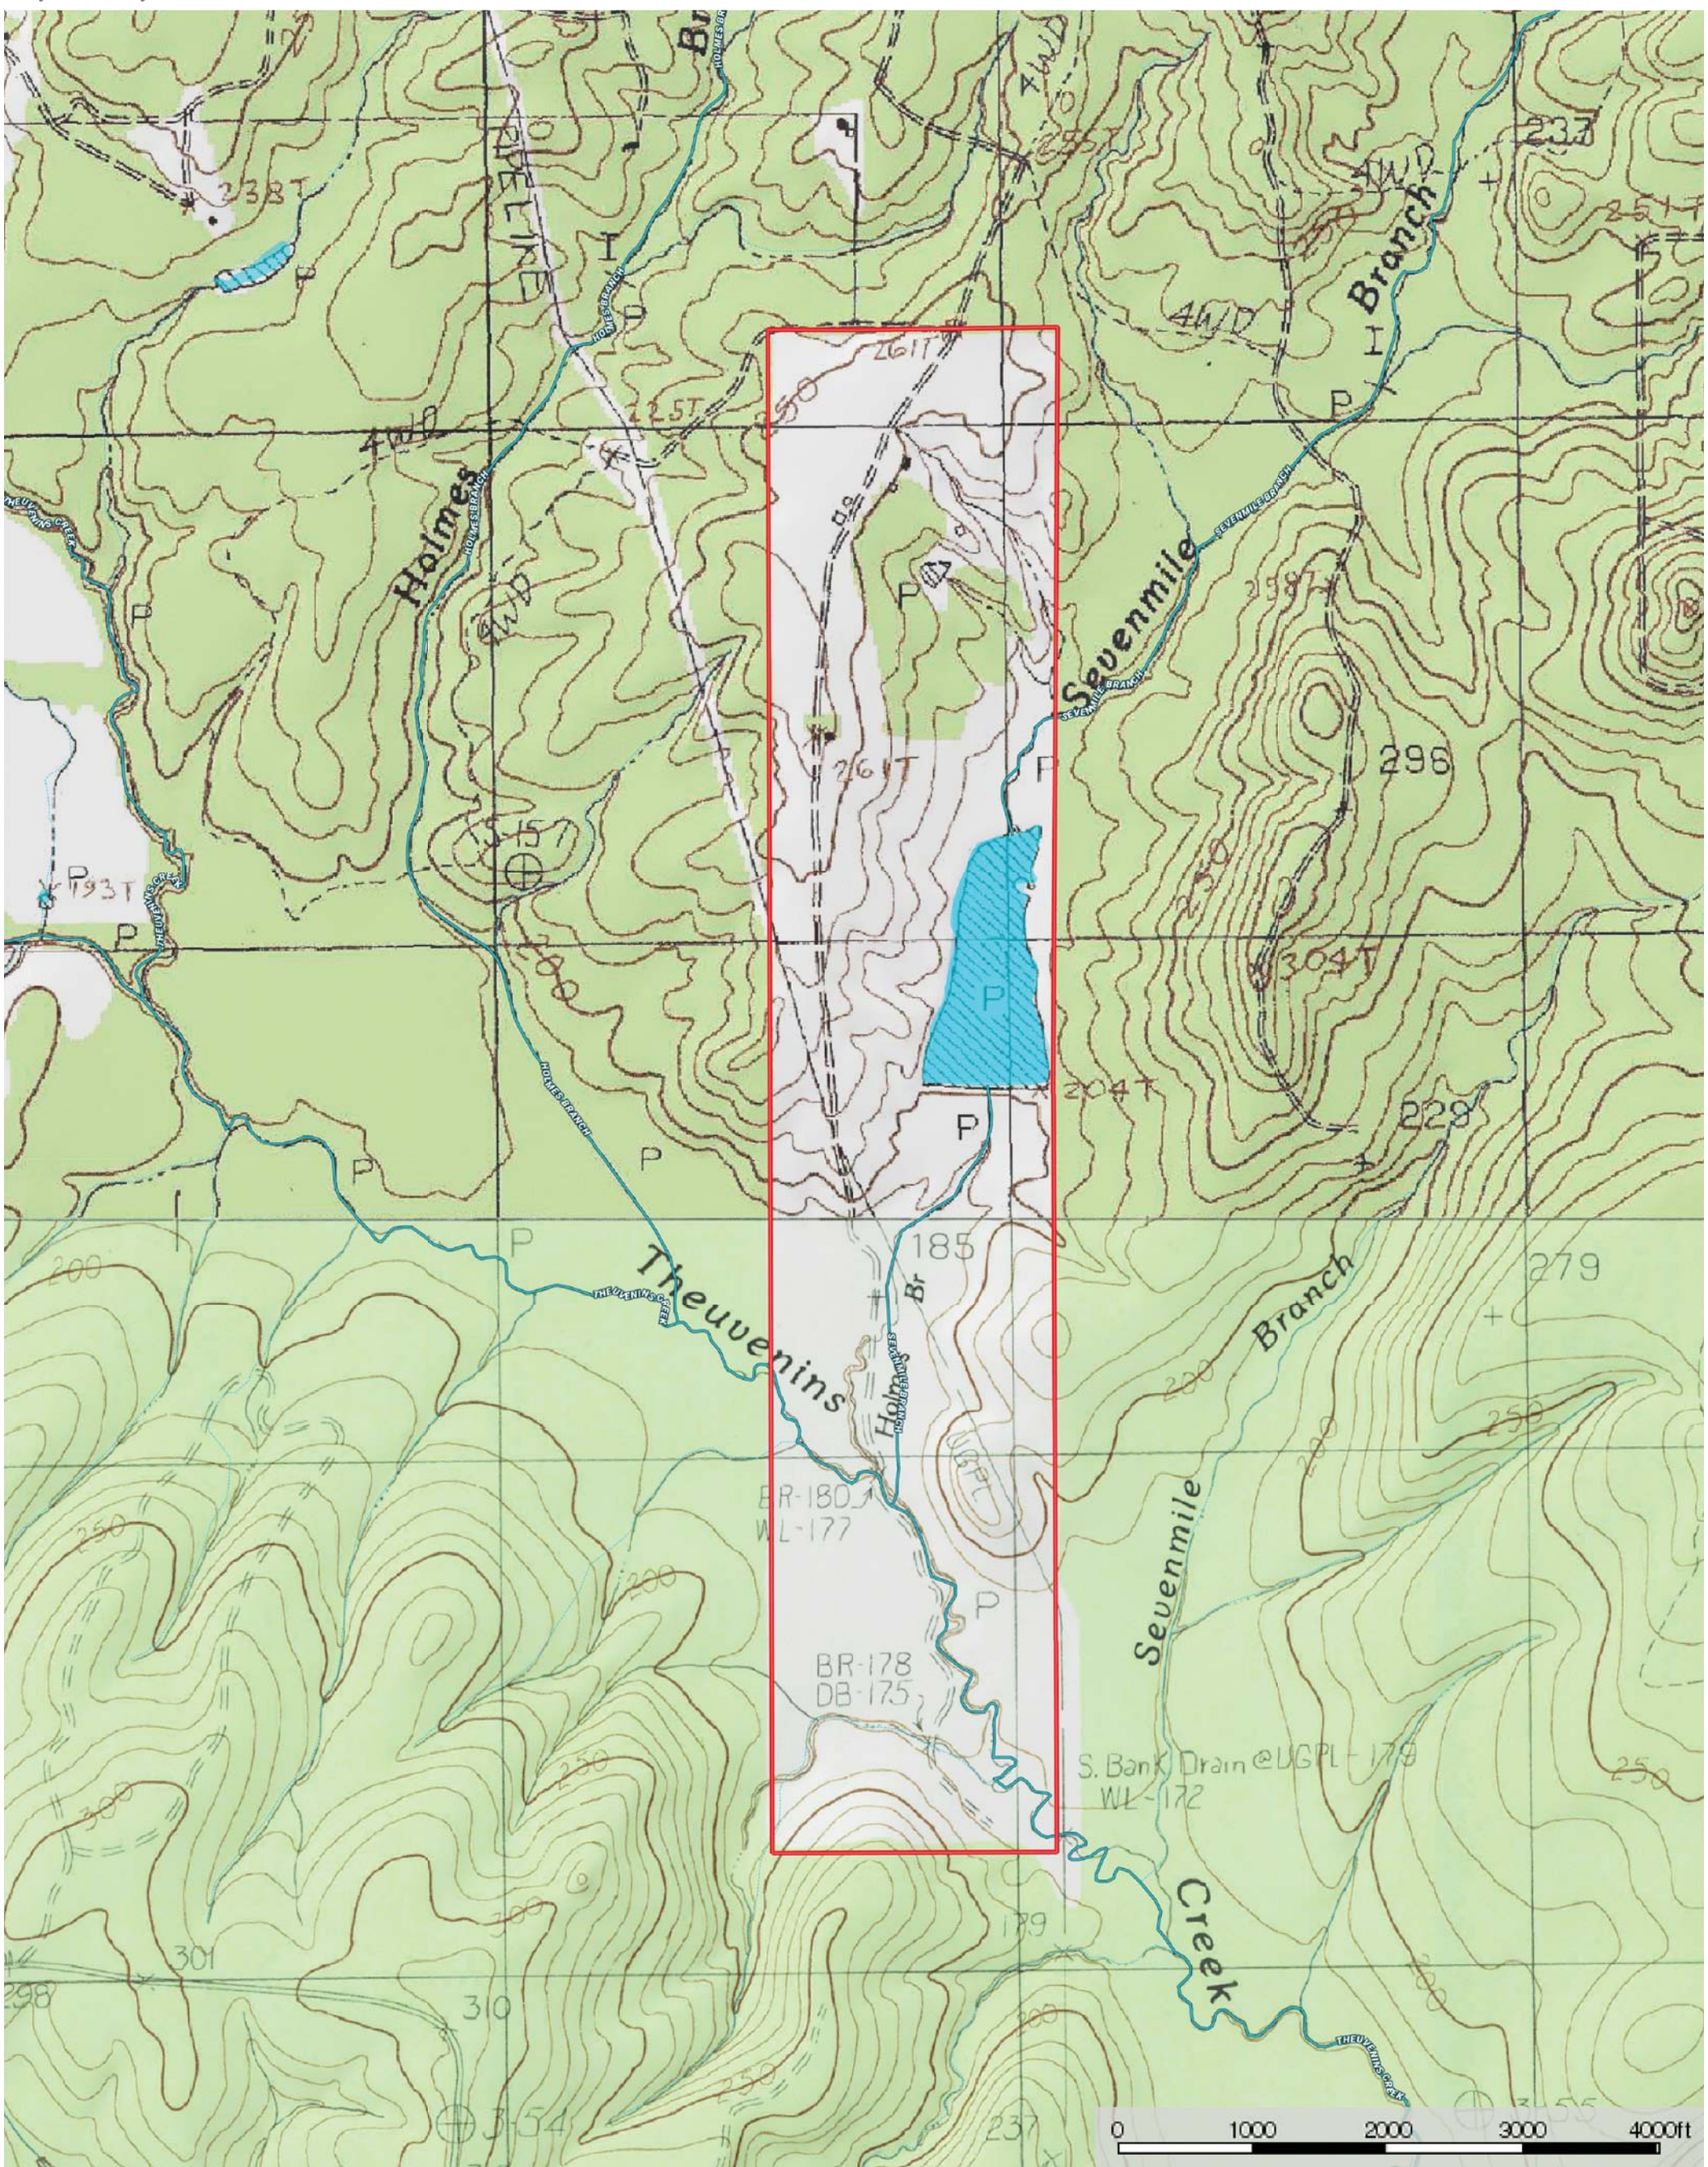

Allison Lake Ranch
Taylor County, Texas, 405 AC +/-

Allison Lake Ranch
Taylor County, Texas, 405 AC +/-

- Pond / Tank
- Boundary
- Stream, Intermittent
- River/Creek
- Water Body