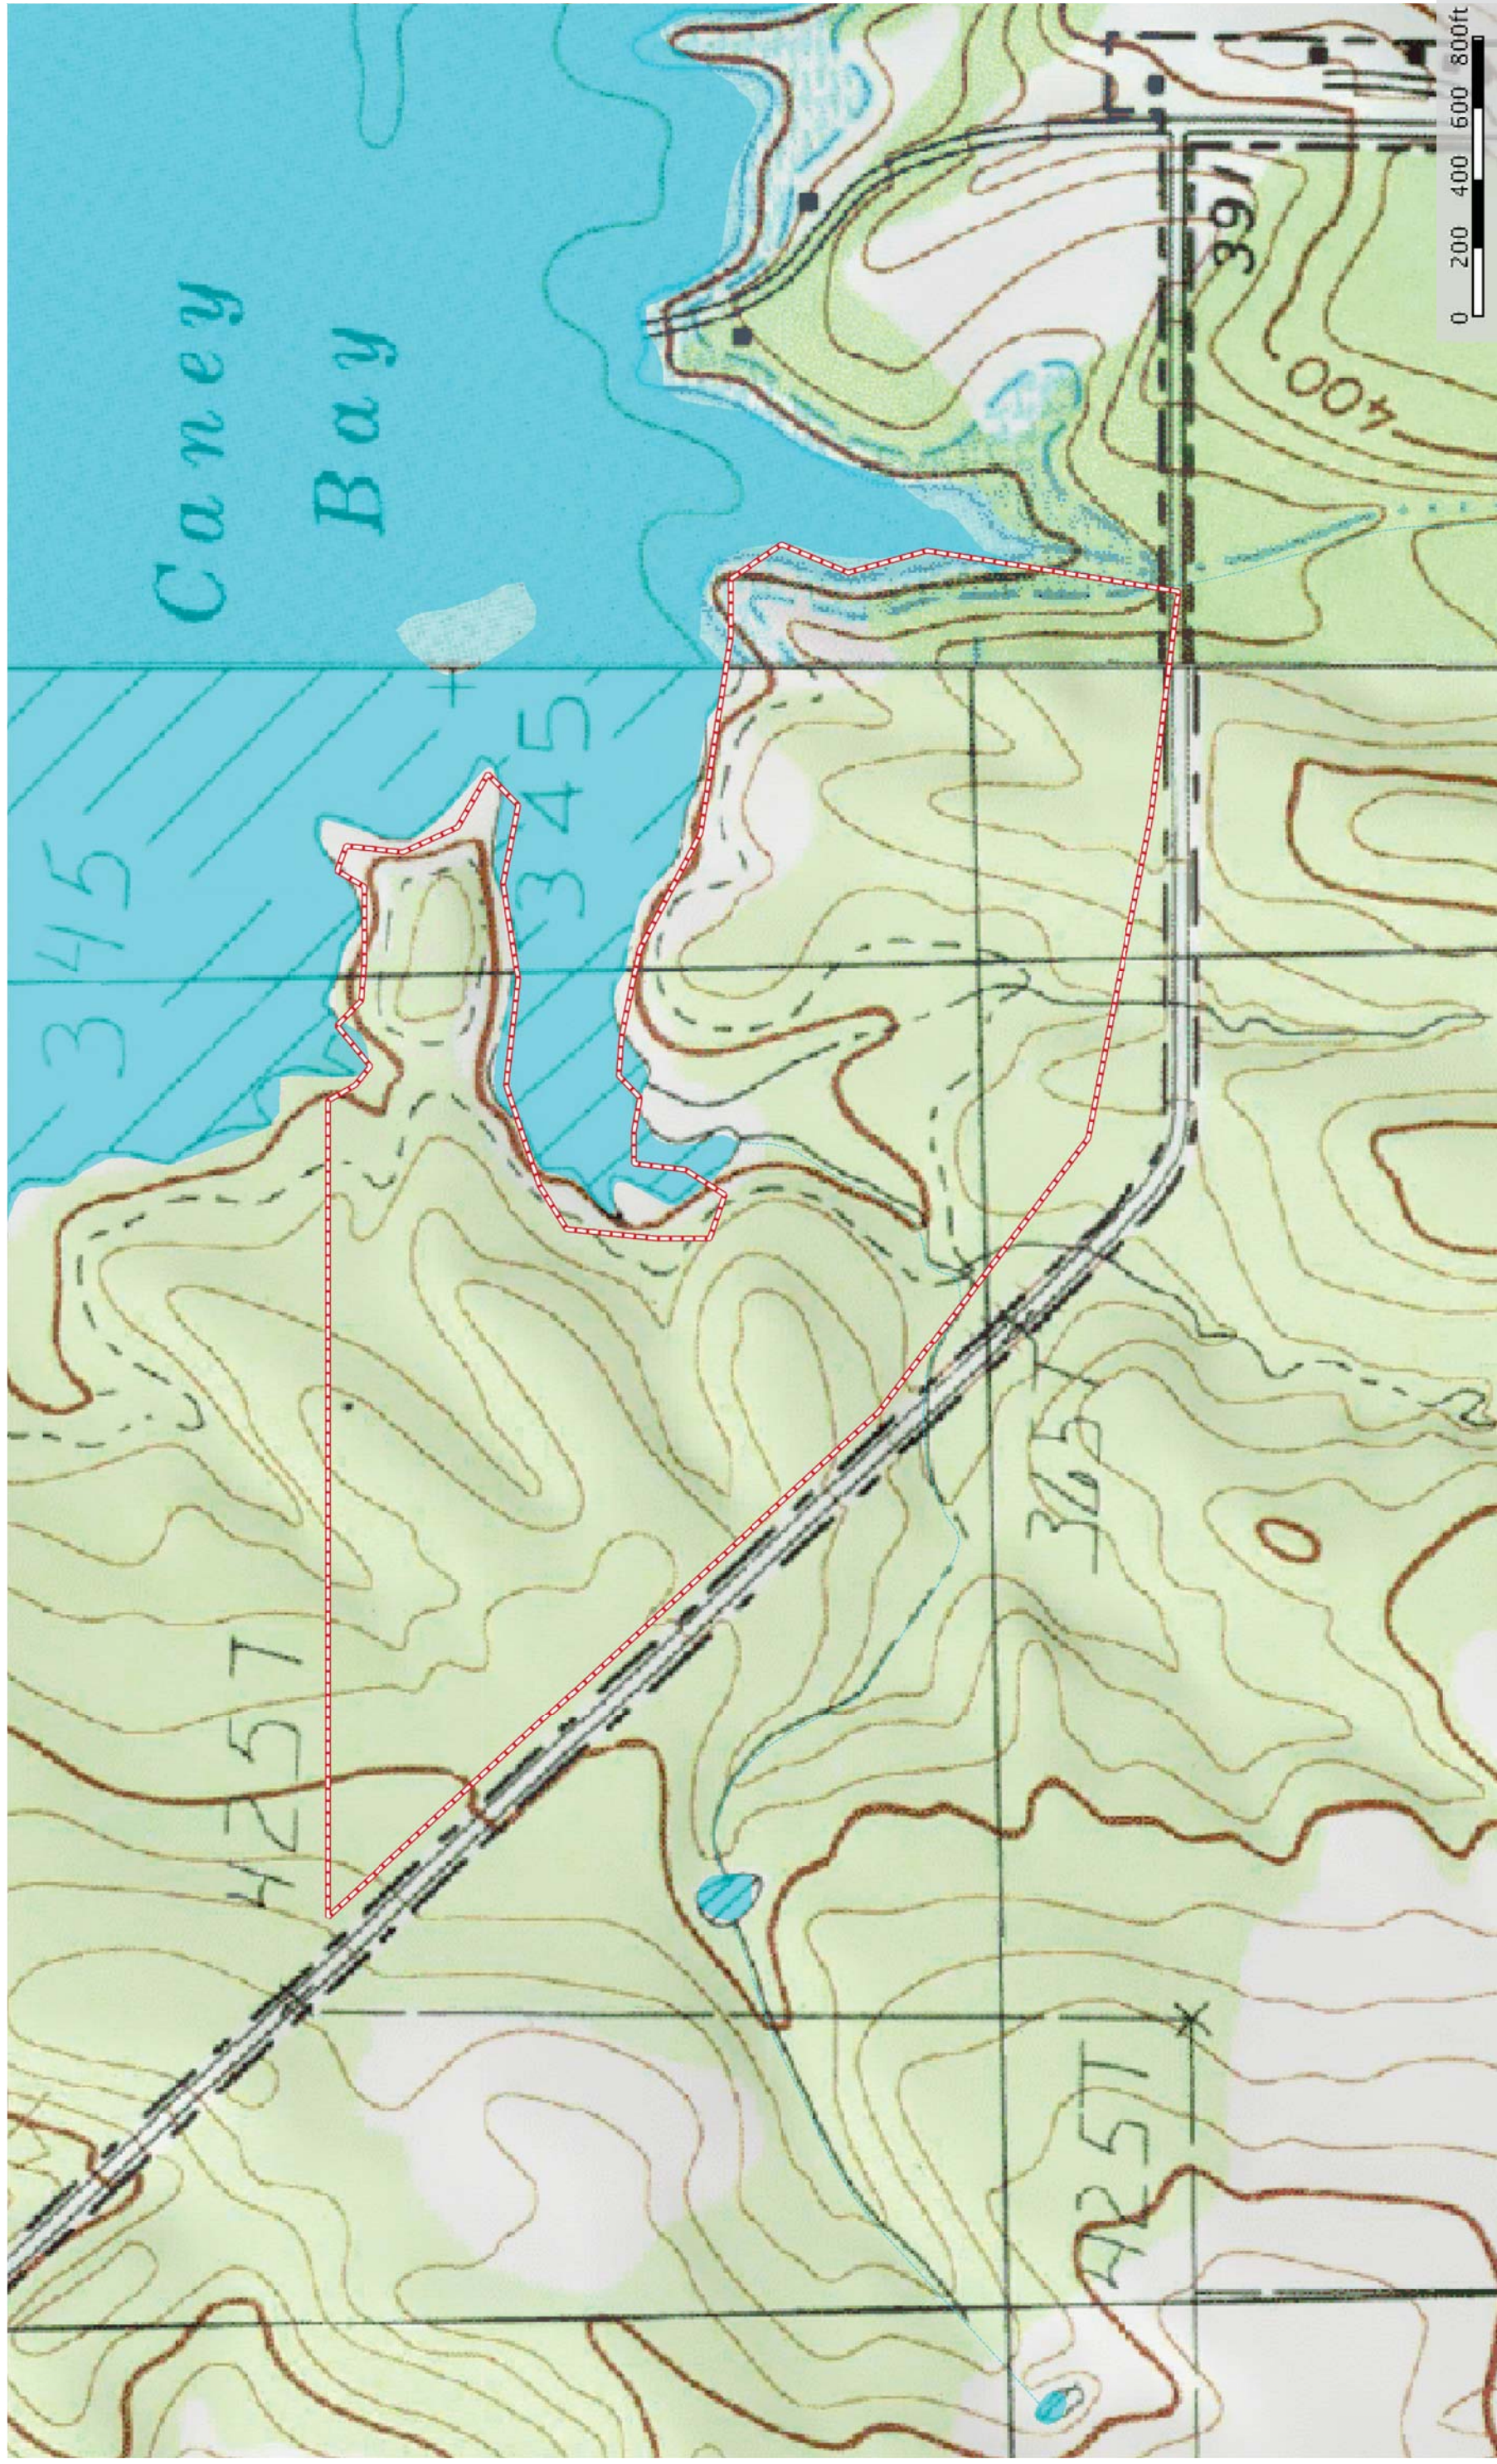

Lake Palestine
Henderson County, Texas, 53 AC +/-

□ Boundary - - - - - Stream, Intermittent — River/Creek Water Body